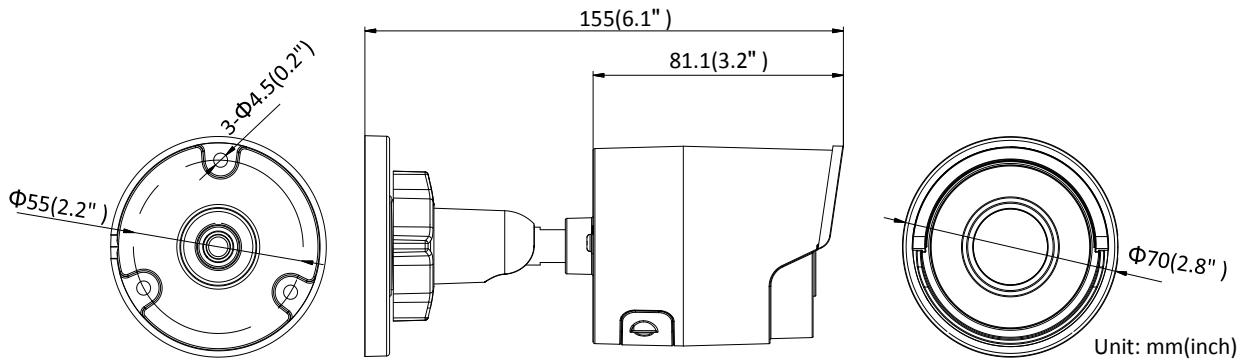

Dimensions