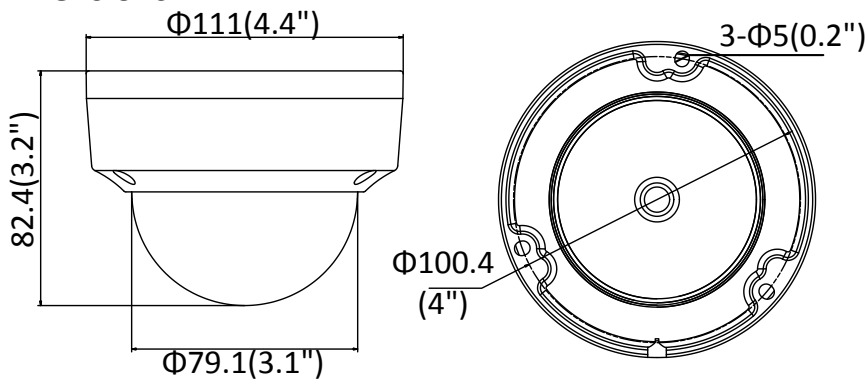

Dimensions

Unit: mm

Accessories

DS-1259ZJ

DS-1272ZJ-110

DS-1272ZJ-110B

DS-1271ZJ-110

DS-1280ZJ-DM18

DS-1276ZJ

DS-1275ZJ

DS-1250ZJ

Distributed by