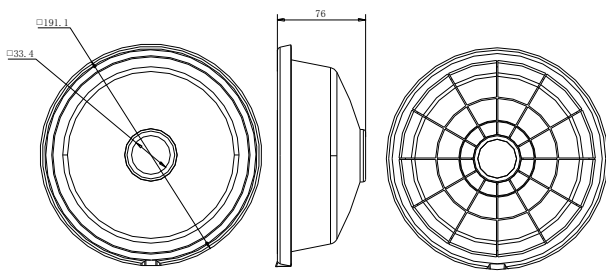

DS-1253ZJ-M

Rain Shade for Outdoor Dome Camera

Features:

- Water chute design for preventing rainwater from flowing to camera housing;
- Prevent direct sunlight and improve image quality;
- Rain protection and six-level windproof;
- Weaken the possibility of freezing;
- Match up with wall mount(DS-1272ZJ series)

Dimension:

Order Model:

DS-1253ZJ-M

Parameter:

Model	DS-1253ZJ-M
Parameters	Rain Shade for Outdoor Dome Camera
Appearance	Hikvision White
Material	PP+30%GF
Dimension	Φ 191.1×76mm
Weight	133g

Notice:

- The rain shade should be installed on flat wall
- The wall must be capable of supporting over 3 times as much as the total weight of the camera and accessory.

Note: The actual dome camera may vary from the picture above.