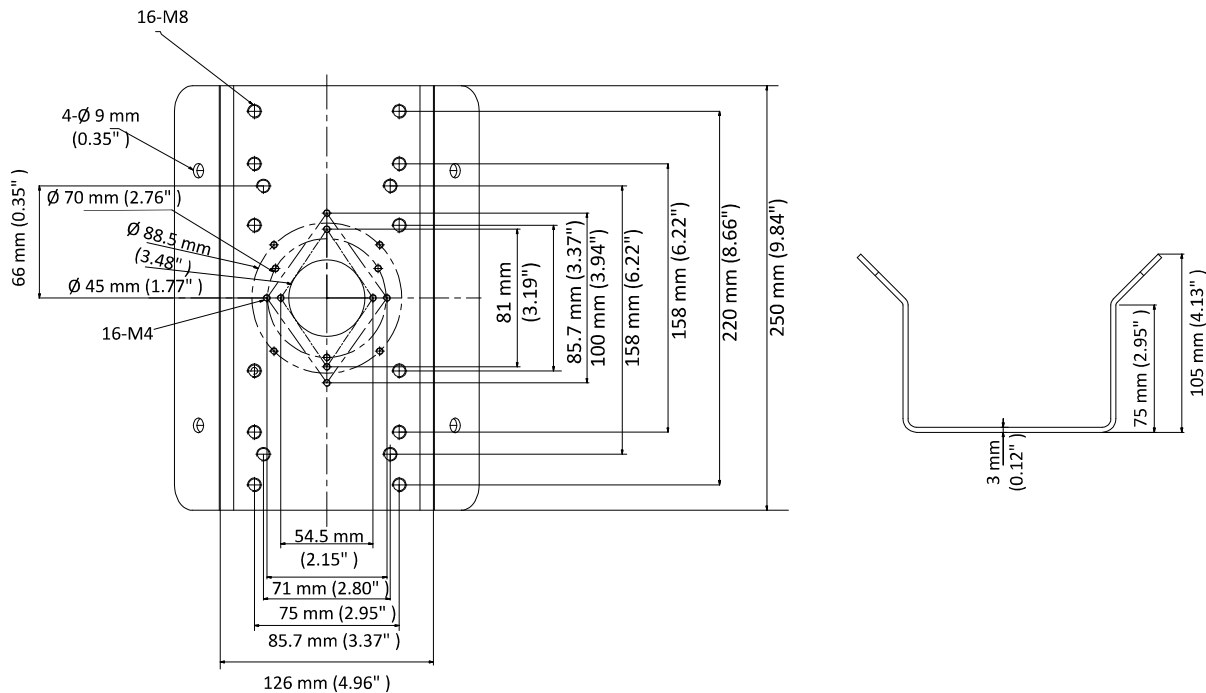

DS-1276ZJ-SUS

Corner Mount

Feature

- Stainless steel with surface spray treatment
- One piece stainless steel formation ensures the reliable structure
- Expand camera's field of view

Dimension

Available Model

DS-1276ZJ-SUS

Parameter

Model	DS-1276ZJ-SUS
Parameters	Corner Mount
Appearance	Hikvision White
Material	Stainless Steel
Dimension	126 mm × 105 mm × 250 mm (4.96" × 4.13" × 9.84")
Weight	1990 g (4.39 lb.)

Note

- The mount should be installed on the flat surface.
- The waterproof rubber is necessary for the outdoor application.
- The wall must be capable of supporting at least 3 times as much as the total weight of the camera, and the mount.
- The mount's maximum load capacity is 10 kg (22 lb.).