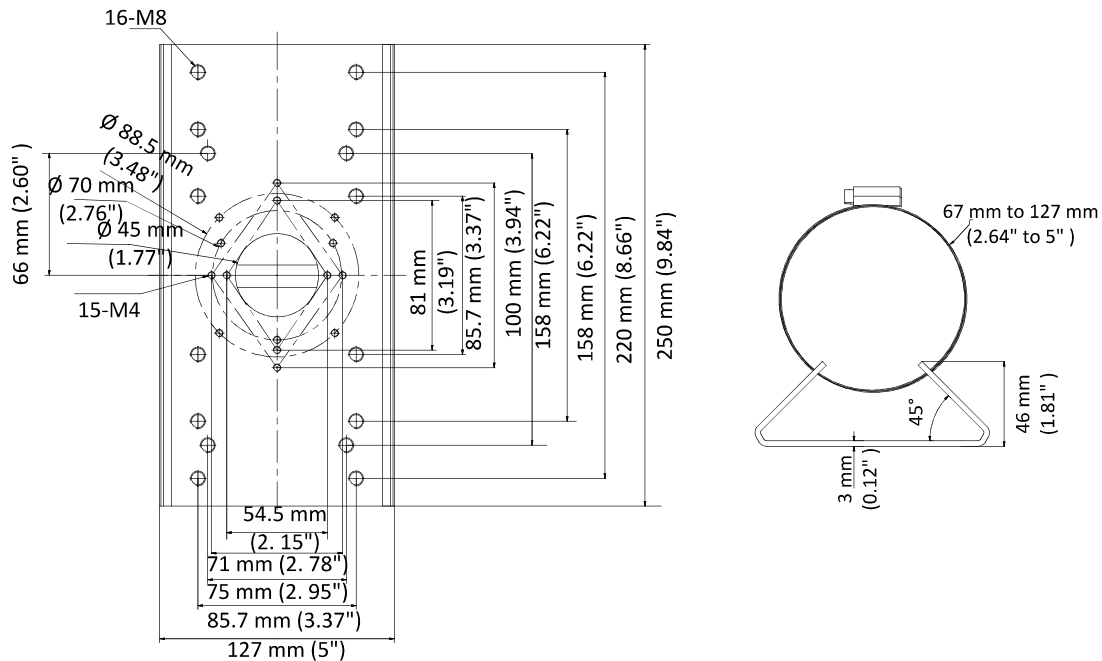

### Horizontal Pole Mount

#### Feature

- Stainless steel with surface spray treatment
- One piece stainless steel formation ensures the reliable structure
- Adjustable diameter from 67 mm to 127 mm

#### Dimension

#### Parameter

Model	DS-1275ZJ-SUS
Parameters	Horizontal Pole Mount
Appearance	Hikvision White
Material	Stainless Steel
Dimension	127 mm × 46 mm × 250 mm (5" × 1.81" × 9.84")
Weight	1400 g (3.09 lb.)