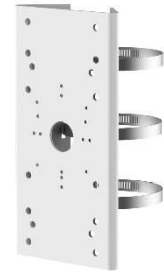

## DS-1275ZJ-SUS

### Horizontal Pole Mount

#### Feature

- Stainless steel with surface spray treatment
- One piece stainless steel formation ensures the reliable structure
- Adjustable diameter from 67 mm to 127 mm

#### Parameter

Model	DS-1275ZJ-SUS
Parameters	Horizontal Pole Mount
Appearance	Hikvision White
Material	Stainless Steel
Dimension	127 mm × 46 mm × 250 mm (5" × 1.81" × 9.84")
Weight	1400 g (3.09 lb.)