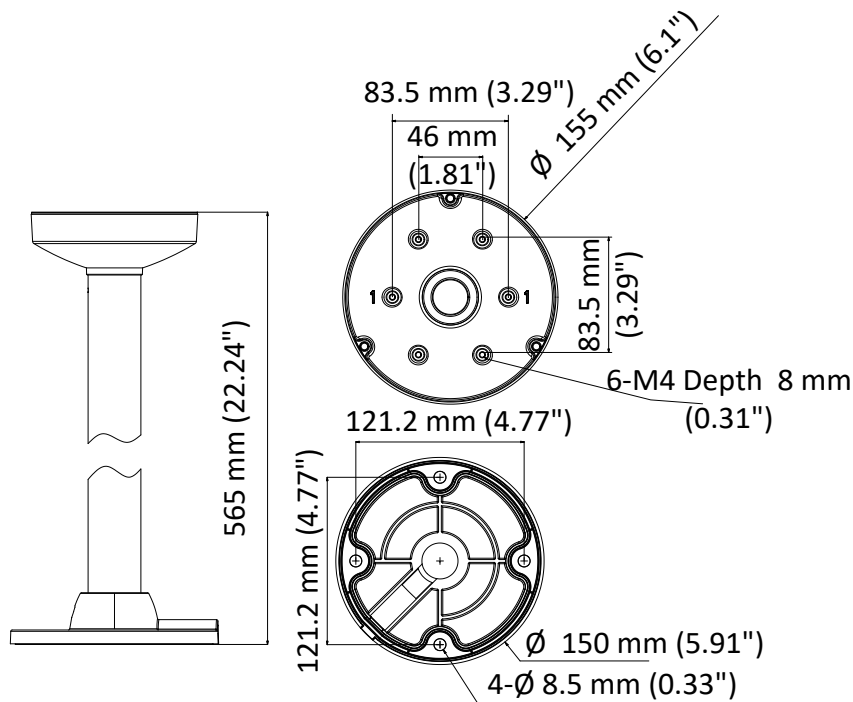

## DS-1471ZJ-155

Pendant Mount for Dome Camera

### Dimension

### Parameter

Model	DS-1471ZJ-155
Parameters	Pendant Mount for Dome Camera
Appearance	Hikvision White
Material	Aluminum Alloy
Dimension	∅ 155 mm × 565 mm (6.1" × 22.24")
Weight	650 g (1.4 lb.)

### Note

- The mount should be installed on the flat surface.
- Waterproof rubber is necessary for the outdoor application.
- The wall must be capable of supporting at least 3 times as much as the total weight of the camera and the mount.
- The mount's maximum load capacity is 3 Kg (6.6 lb.).