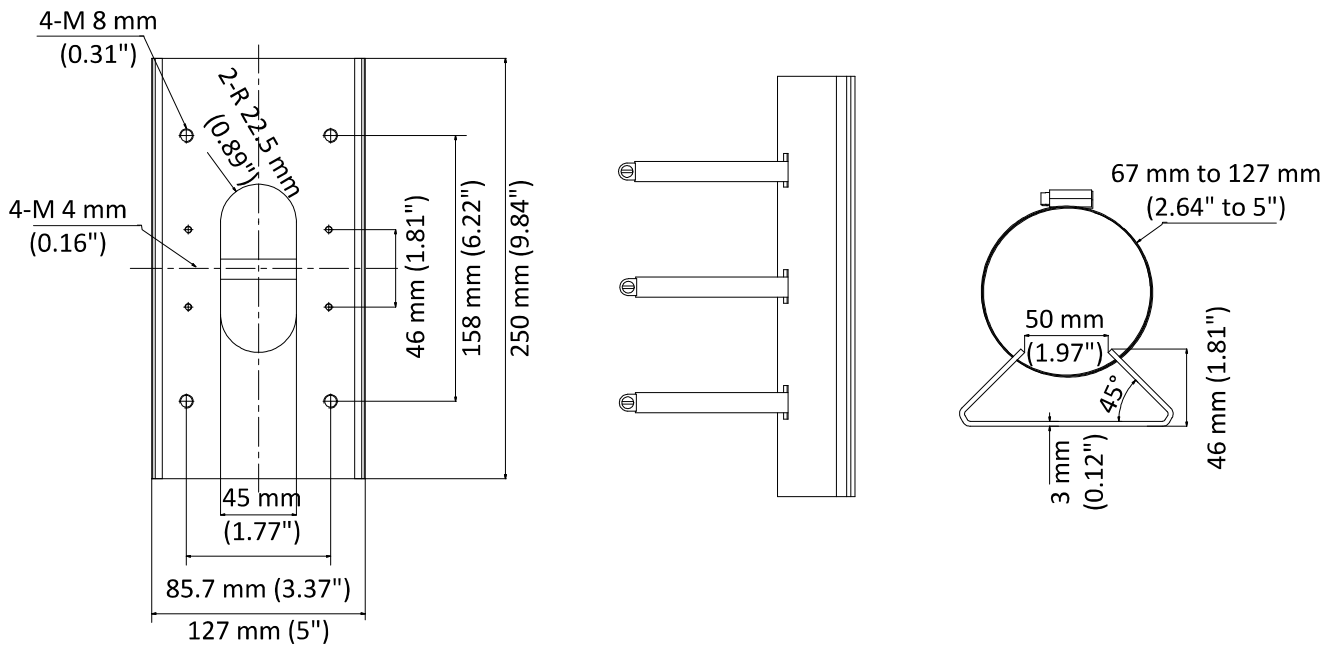

DS-1475ZJ-SUS

Vertical Pole Mount

Feature

- Stainless steel material with surface spray treatment
- Adjustable diameter from 67 mm to 127 mm

Dimension

Available Model

DS-1475ZJ-SUS

Parameter

Model	DS-1475ZJ-SUS
Parameters	Vertical Pole Mount
Appearance	Hikvision White
Material	Stainless Steel
Dimension	250 mm × 127 mm × 46 mm (9.84" × 5" × 1.81")
Weight	1205 g (2.66 lb.)

Note

- Waterproof rubber is necessary for the outdoor application.
- The wall must be capable of supporting at least 3 times as much as the total weight of the camera and the mount.
- The mount's maximum load capacity is 10 Kg (22 lb.).