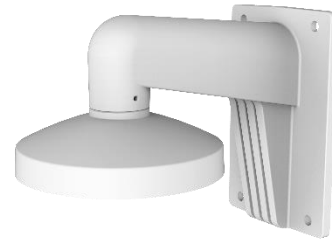

## DS-1473ZJ-155

### Wall Mount for Dome Camera

#### Feature

- Aluminum alloy with surface spray treatment
- The cap facilitates the installation
- Waterproof design