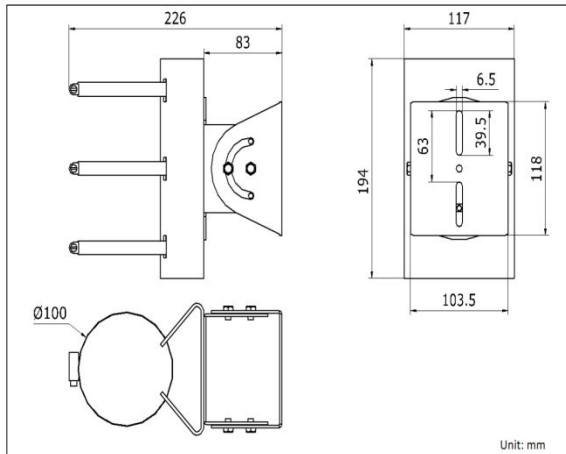

DS-1214ZJ

Horizontal Pole Mount

Features:

- For horizontal pole mounting
- The clasp is made of stainless steel
- Mounting board is made of aluminum die-casting alloy

Dimension:

Note: The actual bracket may vary from the picture above.

Order Model:

DS-1214ZJ

Parameter:

Model	DS-1214ZJ
Parameter	Horizontal Pole Mount Bracket
Appearance	Hikvision White
Material	Aluminum Alloy & Steel
Dimension	117×226×194mm
Weight	1895g

Notice:

- The site of screw hole should be noticed when using with housing
- Load capacity of pole should be more than 3 times the weight of camera and bracket
- Load capacity of clamp is 6 KG