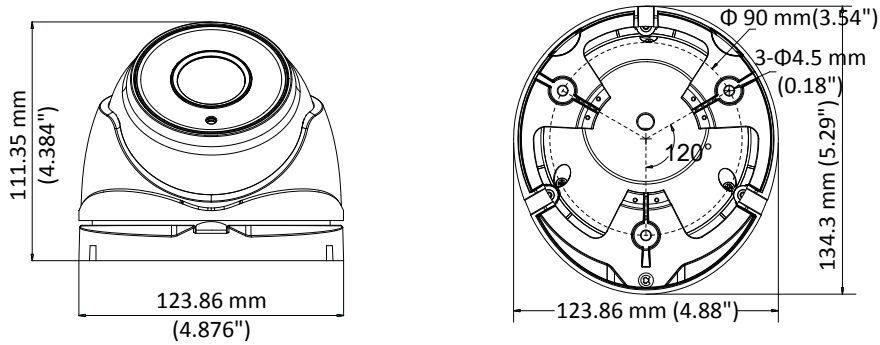

## Specification

<b>Camera</b>	
Image Sensor	2.0 megapixel progressive scan CMOS
Signal System	PAL/NTSC
Frame Rate	PAL: 1080p@25fps NTSC: 1080p@30fps
Resolution	1920 (H) × 1080 (V)
Min. illumination	Color: 0.005 Lux @ (F1.2, AGC ON), 0 Lux with IR
Shutter Time	PAL: 1/25 s to 1/50, 000 s NTSC: 1/30 s to 1/50, 000 s
Slow Shutter	Max. 16 times
Lens	2.8 mm to 12 mm motorized vari-focal lens
Horizontal Field of View	32.1° to 103°
Lens Mount	Φ14
Day & Night	IR cut filter
Angle Adjustment	Pan: 0° to 360°, Tilt: 0° to 75°, Rotate: 0° to 360°
Synchronization	Internal synchronization
WDR (Wide Dynamic Range)	> 120 dB
<b>Menu</b>	
AGC	Support
Day/Night Mode	Auto/Color/BW (Black and White)
White Balance	ATW/MANUAL
Privacy Mask	ON/OFF, 4 programmable privacy masks
Motion Detection	4 programmable motion areas
Backlight Compensation	WDR/BLC/HLC/OFF
3D DNR (Digital Noise Reduction)	Level 1 to 10
Language	English, Chinese
Functions	Brightness, Sharpness, Mirror, Smart IR
<b>Interface</b>	
Video Output	1 HD analog output
<b>General</b>	
Operating Conditions	-40 °C to 60 °C (-40 °F to 140 °F), humidity: 90% or less (non-condensation)
Power Supply	12 VDC ±25%/PoC.at
Power Consumption	Max. 7.5 W
Ingress Protection	IP67
Material	Metal
IR Range	Up to 40 m
Communication	Up the coax, Protocol: HIKVISION-C (TVI output)
Dimensions	134.3 mm × 123.9 mm × 111.4 mm (5.29" × 4.88" × 4.39")
Weight	Approx. 750 g (1.57 lb.)

## Dimension