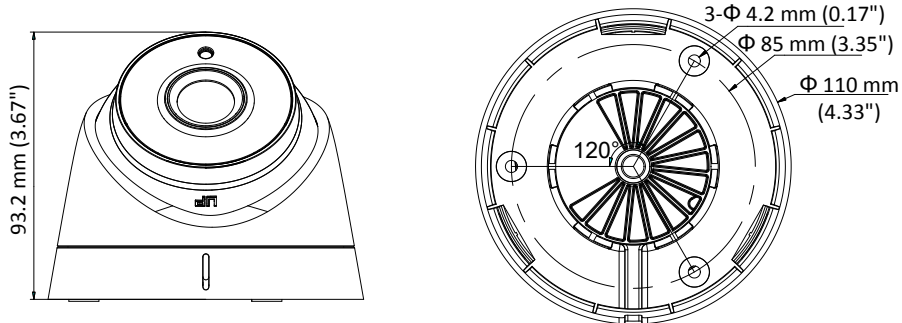

## Specification

<b>Camera</b>	
Image Sensor	2.0 megapixel progressive scan CMOS
Signal System	PAL/NTSC
Frame Rate	PAL: 1080p@25fps NTSC: 1080p@30fps
Resolution	1920 (H) × 1080 (V)
Min. illumination	Color: 0.005 Lux @ (F2.0, AGC ON), 0 Lux with IR
Shutter Time	PAL: 1/25 s to 1/50, 000 s NTSC: 1/30 s to 1/50, 000 s
Slow Shutter	Max.: 16 times
Lens	2.8 mm, 3.6 mm, 6 mm, 8 mm, 12 mm fixed focal lens
Horizontal Field of View	103.5° (2.8 mm), 82.6° (3.6 mm), 54.4° (6 mm), 38° (8 mm), 24.4° (12 mm)
Lens Mount	M12
Day & Night	IR cut filter
Angle Adjustment	Pan: 0° to 360°, Tilt: 0° to 75°, Rotate: 0° to 360°
Synchronization	Internal synchronization
WDR (Wide Dynamic Range)	> 120 dB
<b>Menu</b>	
AGC	Support
Day/Night Mode	Auto/Color/BW (Black and White)
White Balance	ATW/MANUAL
Privacy Mask	ON/OFF, 4 programmable privacy masks
Motion Detection	4 programmable motion areas
Backlight Compensation	WDR/BLC/HLC/OFF
3D DNR (Digital Noise Reduction)	On
Language	English, Chinese
Functions	Brightness, Sharpness, Mirror, Smart IR
<b>Interface</b>	
Video Output	1 HD analog output
<b>General</b>	
Operating Conditions	-40 °C to 60 °C (-40 °F to 140 °F), humidity: 90% or less (non-condensation)
Power Supply	12 VDC ± 25%
Power Consumption	Max. 4W
Ingress Protection	IP67
Material	Metal
IR Range	Up to 40 m
Communication	Up the coax, Protocol: HIKVISION-C (TVI output)
Dimensions	Φ 110 mm × 93.2 mm (Φ 4.33" × 3.67")
Weight	350 g (0.77 lb.)

## Dimension