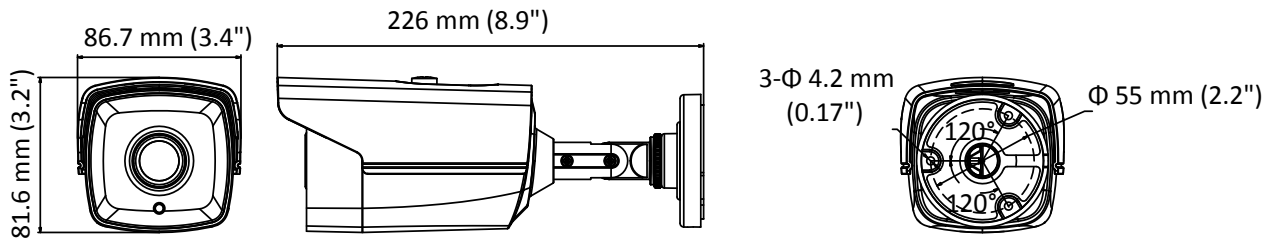

DS-2CC12D9T-IT5E

2MP Ultra Low-Light PoC Bullet Camera

Key Features

- 2.0 megapixel progressive scan CMOS
- Analog HD output, up to 1080p resolution
- OSD menu
- 120 dB true WDR
- EXIR 2.0, up to 80 m IR distance
- PoC
- Up the Coax (HIKVISION-C)
- IP67

Specification

Camera	
Image Sensor	2.0 megapixel progressive scan CMOS
Signal System	PAL/NTSC
Frame Rate	PAL: 1080p@25fps NTSC: 1080p@30fps
Min. Illumination	0.003 Lux@(F1.2, AGC ON), 0 Lux with IR
Shutter Time	PAL: 1/25 s to 1/50,000 s NTSC: 1/30 s to 1/50,000 s
Slow Shutter	Max.: 30 times
Lens	3.6 mm (Optional 2.8 mm , 6 mm)
Horizontal Field of View	103.5° (2.8 mm), 82.6° (3.6 mm), 54.4° (6 mm)
Lens Mount	M 12
Day & Night	IR cut filter
Angle Adjustment (Bracket)	Pan: 0° to 360°, Tilt: 0° to 180°, Rotate: 0° to 360°
Synchronization	Internal synchronization
WDR	> 120 dB
Menu	
AGC	Support
Day/Night Mode	Auto/Color/BW (White & Black)
White Balance	ATW/AWC-SET/MANUAL
Privacy Mask	ON/OFF, 8 programmable privacy masks
Motion	4 programmable motion areas
Backlight Compensation	WDR/BLC/HLC/OFF
2D & 3D DNR	ON/OFF
Voltage Detection	Support
Functions	Defog, Mirror, Defective Pixel Correction, Sharpness, Camera Title
Scene	Indoor/outdoor/indoor1/low light
Interface	
Video Output	1 HD analog output/1 Vp-p composite output (75Ω/BNC)
General	
Operating Conditions	-40° C to 60° C (-40° F to 140° F), humidity: 90% or less (no condensation)
Power Supply	12 V DC ±30%/PoC.at
Power Consumption	Max.: 5.5 W
IR Distance	Up to 80 m
Ingress Protection	IP 67
Communication	Up the coax, Protocol: HIKVISION-C
Dimensions	86.7 mm × 81.6 mm × 226 mm (3.4" × 3.2" × 8.9")
Weight	Approx. 800 g (1.76 lb.)

Order Model

DS-2CC12D9T-IT5E

* PoC function is only available when cooperating with DS-1TPXXX.

Dimensions

Distributed by

Headquarters

No.555 Qianmo Road, Binjiang District,
Hangzhou 310051, China
T +86-571-8807-5998
overseasbusiness@hikvision.com