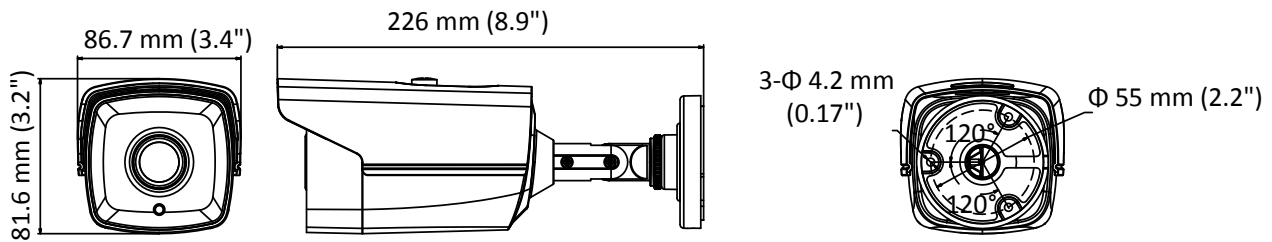

DS-2CC12D9T-IT3E

2MP Ultra Low-Light PoC Bullet Camera

Key Features

- 2.0 megapixel progressive scan CMOS
- Analog HD output, up to 1080p resolution
- OSD menu
- 120 dB true WDR
- EXIR 2.0, up to 40 m IR distance
- PoC
- Up the Coax (HIKVISION-C)
- IP67

Specification

Camera	
Image Sensor	2.0 megapixel progressive scan CMOS
Signal System	PAL/NTSC
Frame Rate	PAL: 1080p@25fps NTSC: 1080p@30fps
Min. Illumination	0.003 Lux@(F1.2, AGC ON), 0 Lux with IR
Shutter Time	PAL: 1/25 s to 1/50,000 s NTSC: 1/30 s to 1/50,000 s
Slow Shutter	Max.: 30 times
Lens	3.6 mm (Optional 2.8 mm , 6 mm)
Horizontal Field of View	103.5° (2.8 mm), 82.6° (3.6 mm), 54.4° (6 mm)
Lens Mount	M 12
Day & Night	IR cut filter
Angle Adjustment (Bracket)	Pan: 0° to 360°, Tilt: 0° to 180°, Rotate: 0° to 360°
Synchronization	Internal synchronization
WDR	> 120 dB
Menu	
AGC	Support
Day/Night Mode	Auto/Color/BW (White & Black)
White Balance	ATW/AWC-SET/MANUAL
Privacy Mask	ON/OFF, 8 programmable privacy masks
Motion	4 programmable motion areas
Backlight Compensation	WDR/BLC/HLC/OFF
2D & 3D DNR	ON/OFF
Voltage Detection	Support
Functions	Defog, Mirror, Defective Pixel Correction, Sharpness, Camera Title
Scene	Indoor/outdoor/indoor1/low light
Interface	
Video Output	1 HD analog output/1 Vp-p composite output (75Ω/BNC)
General	
Operating Conditions	-40° C to 60° C (-40° F to 140° F), humidity: 90% or less (no condensation)
Power Supply	12 V DC ±30%/PoC.af
Power Consumption	Max.: 4 W
IR Distance	Up to 40 m
Ingress Protection	IP67
Communication	Up the coax, Protocol: HIKVISION-C
Dimensions	86.7 mm × 81.6 mm × 226 mm (3.4" × 3.2" × 8.9")
Weight	Approx. 800 g (1.76 lb.)

Order Model

DS-2CC12D9T-IT3E

* PoC function is only available when cooperating with DS-1TPXXX.

Dimensions

Distributed by

Headquarters

No.555 Qianmo Road, Binjiang District,
Hangzhou 310051, China
T +86-571-8807-5998
overseasbusiness@hikvision.com