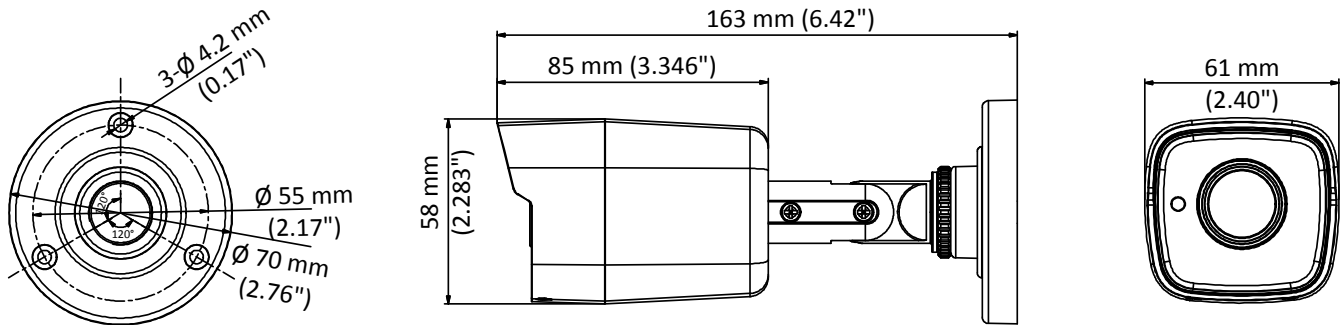

Order Model

DS-2CE16H0T-ITF

Dimension