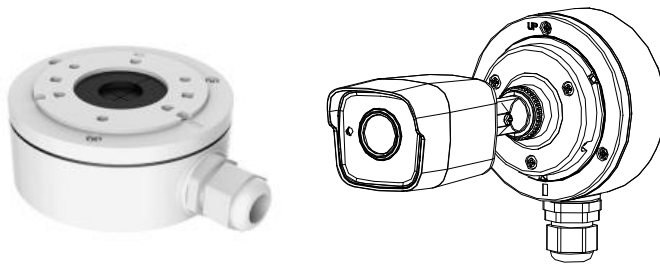

DS-2CE16H0T-ITF 5 MP Bullet Camera

Key Features

- 5 MP high performance COMS
- 2560 × 1944 resolution
- 2.8 mm, 3.6 mm, 6 mm fixed lens
- EXIR 2.0, smart IR, up to 20 m IR distance
- OSD menu, 2D DNR, DWDR
- 4 in 1 video output (switchable TVI/AHD/CVI/CVBS)
- IP67
- Up the coax (HIKVISION-C)

Specification

Camera	
Image Sensor	5 MP CMOS image sensor
Resolution	2560 (H) × 1944 (V)
Min. Illumination	Color: 0.01 Lux @ (F1.2, AGC ON), 0 Lux with IR
Shutter Time	PAL: 1/25 s to 1/50, 000 s NTSC: 1/30 s to 1/50, 000 s
Lens	2.8 mm, 3.6 mm, 6 mm fixed focal lens
Horizontal Field of View	85.5° (2.8 mm), 80.1° (3.6 mm), 57.1° (6 mm)
Lens Mount	M12
Day & Night	IR cut filter
Angle Adjustment	Pan: 0° to 360°; Tilt: 0° to 180°; Rotate: 0° to 360°
Synchronization	Internal synchronization
Frame Rate	PAL: 5 MP@20fps, 4 MP@25fps, 1080p@25fps NTSC: 5 MP@20fps, 4 MP@30fps, 1080p@30fps
Menu	
AGC	Support
D/N Mode	Auto/Color/BW (Black and White)
White Balance	ATW/MWB
BLC	Support
DWDR (Digital Wide Dynamic Range)	Support
Language	English
Functions	Brightness, Sharpness, DNR , Mirror, Smart IR
Interface	
Video Output	1 HD analog output
Switch Button	TVI/AHD/CVI/CVBS
General	
Operating Conditions	-40 °C to 60 °C (-40 °F to 140 °F), humidity: 90% or less (non-condensation)
Power Supply	12 VDC ±25%
Power Consumption	Max. 4.3 W
Protection Level	IP67
Material	Metal
IR Range	Up to 20 m
Communication	Up the coax, Protocol: HIKVISION-C (TVI output)
Dimensions	58 mm × 61 mm × 163 mm (2.28" × 2.40" × 6.42")
Weight	Approx. 350 g (0.77 lb.)

Order Model

DS-2CE16H0T-ITF

Dimension

Accessory

DS-1280ZJ-XS Junction Box

Distributed by

HIKVISION

Headquarters