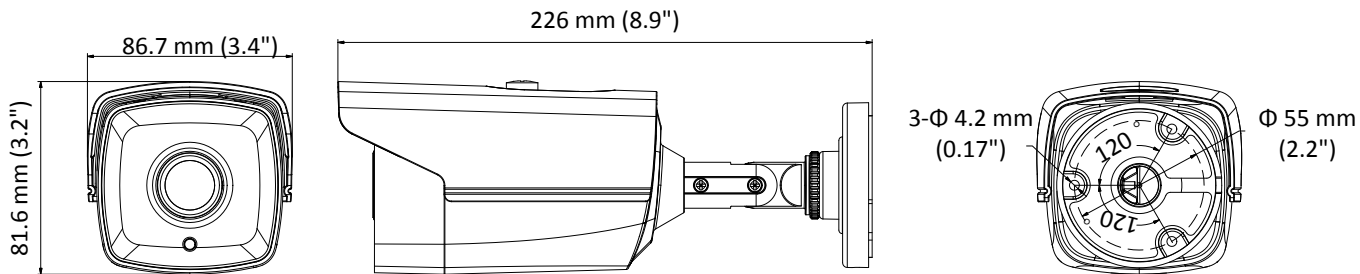

Order Models

DS-2CE16D0T-IT1E

Dimension