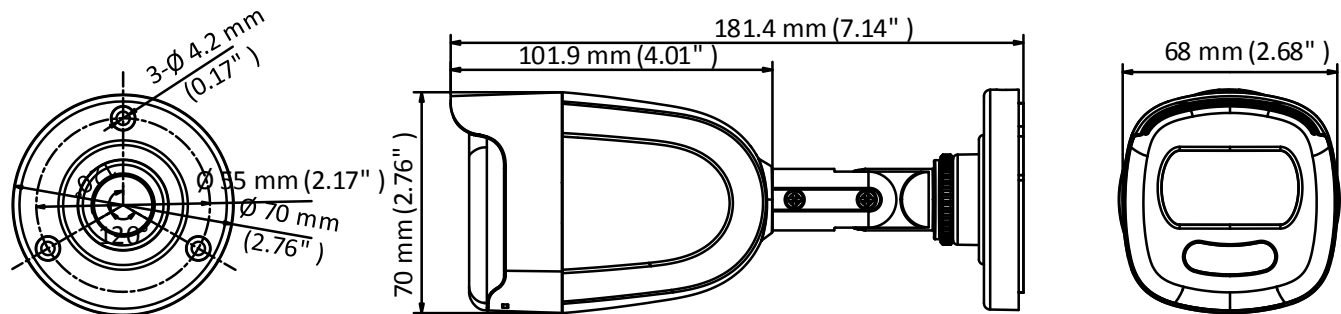

### Key Features

- 2 MP high performance CMOS
- 1920 × 1080 resolution
- Full time color
- 3.6 mm, 6 mm fixed lens
- Up to 20 m white light distance
- OSD menu, 3D DNR, true WDR
- 4 in 1 video output (switchable TVI/AHD/CVI/CVBS)
- IP67
- Up the coax (HIKVISION-C)

## Specifications

<b>Camera</b>	
Image Sensor	2 MP CMOS image sensor
Resolution	1920 (H) × 1080 (V)
Frame Rate	PAL: 1080p@25fps NTSC: 1080p@30fps
Min. illumination	Color: 0.0005 Lux @ (F1.0, AGC ON), 0 Lux with white light
Shutter Time	PAL: 1/25 s to 1/50, 000 s NTSC: 1/30 s to 1/50, 000 s
Slow Shutter	Max. 16x
Lens	3.6 mm, 6 mm fixed lens
Horizontal Field of View	83.6° (3.6 mm), 52.8° (6 mm)
Lens Mount	M16
Day & Night	Color
Angle Adjustment	Pan: 0° to 360°; Tilt: 0° to 180°; Rotate: 0° to 360°
Synchronization	Internal synchronization
WDR (Wide Dynamic Range)	120 dB
<b>Menu</b>	
AGC	Yes
White Balance	Auto/Manual
BLC (Backlight Compensation)	Yes
Privacy Mask	4 programmable privacy masks
Motion Detection	4 programmable areas
WDR	Yes
Functions	Brightness, Sharpness, 3D DNR, Mirror, Smart light
<b>Interface</b>	
Video Output	1 HD analog output
Switch Button	TVI/AHD/CVI/CVBS
<b>General</b>	
Operating Conditions	-40 °C to 60 °C (-40 °F to 140 °F), humidity: 90% or less (non-condensation)
Power Supply	12 VDC ±25%
Power Consumption	Max. 3 W
Protection Level	IP67
Material	Metal
White Light	Up to 20 m
Communication	Up the coax, Protocol: HIKVISION-C (TVI output)
Dimensions	181.4 mm × 70 mm × 68 mm (7.14" × 2.75" × 2.68")
Weight	Approx. 390 g (0.86 lb.)

## Dimension