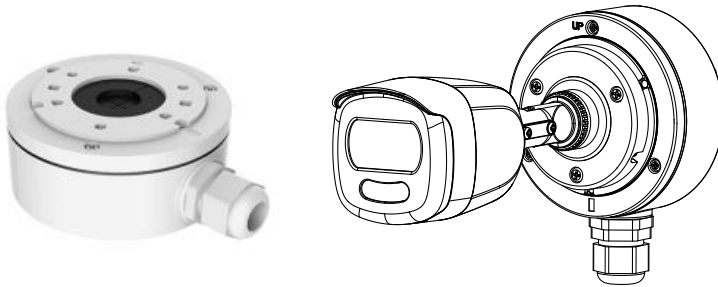

Accessory

DS-1280ZJ-XS

Junction Box

Distributed by