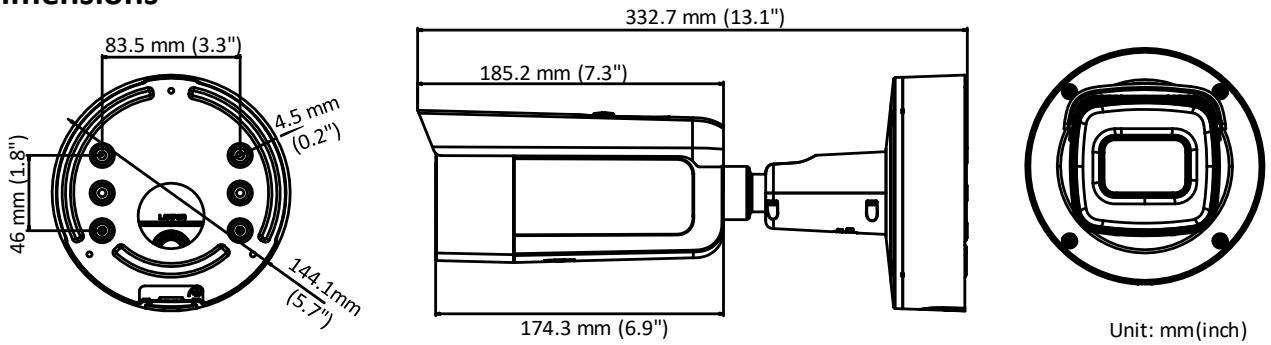

Dimensions