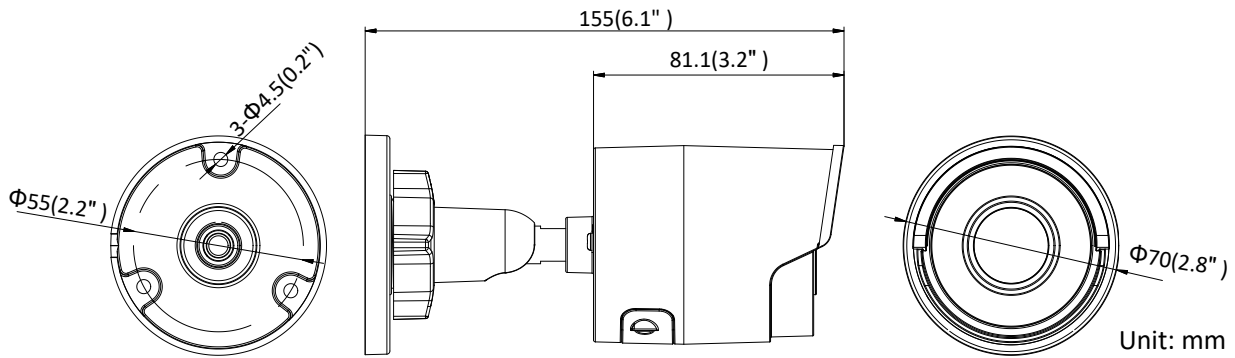

Dimension

Accessory

Distributed by