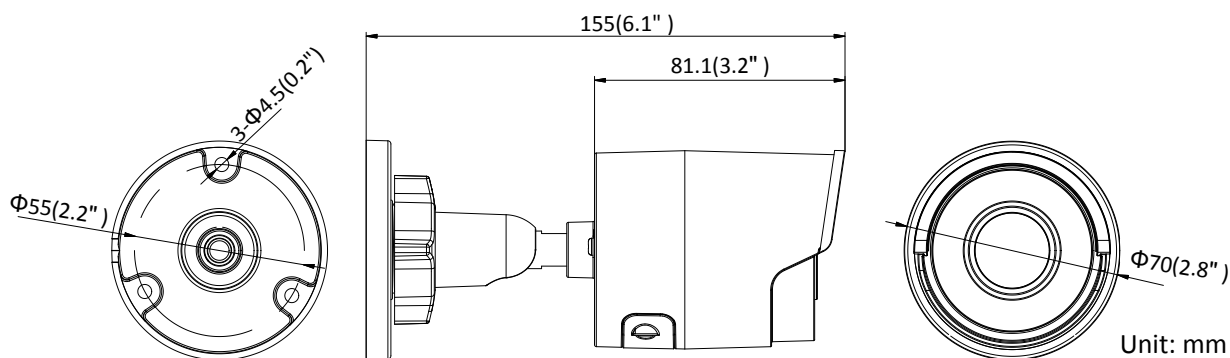

Dimensions