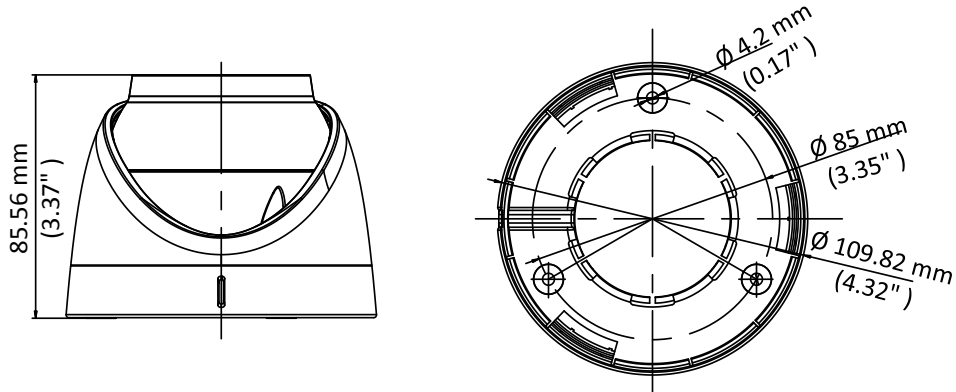

Order Model

DS-2CE72DFT-F

Dimension