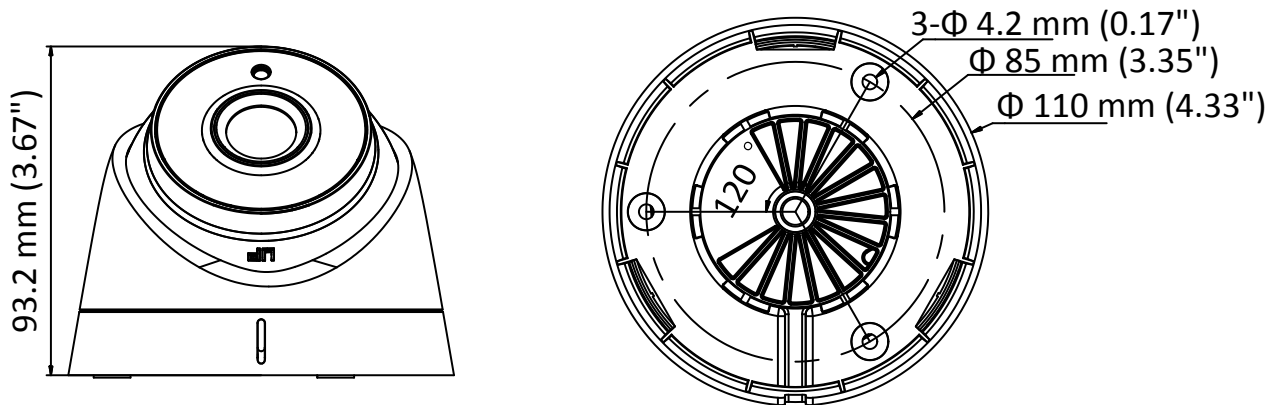

## Specifications

<b>Camera</b>	
Image Sensor	2 MP CMOS image sensor
Signal System	PAL/NTSC
Frame Rate	PAL: 1080p@25fps NTSC: 1080p@30fps
Resolution	1920 (H) × 1080 (V)
Min. illumination	0.01 Lux @ (F1.2, AGC ON), 0 Lux with IR
Shutter Time	1/25(1/30) s to 1/50,000 s
Lens	3.6mm, 2.8 mm, 6 mm, 8 mm, 12 mm fixed lens
Horizontal Field of View	103° (2.8 mm), 82.2°(3.6mm), 54°(6mm), 37.7°(8mm), 24.2°(12 mm)
Lens Mount	M12
Day & Night	IR cut filter
Angle Adjustment	Pan: 0° to 360°, Tilt: 0° to 75°, Rotation: 0° to 360°
Synchronization	Internal synchronization
<b>Menu</b>	
AGC	Low/middle/high
Day/Night Mode	Smart/color/BW(Black and White)
Backlight Compensation	Yes
DWDR	Yes
Language	English
Functions	Brightness, Sharpness, DNR, Mirror
<b>Interface</b>	
Video Output	1 HD analog output
Switch Button	TVI/AHD/CVI/CVBS
<b>General</b>	
Operating Conditions	-40 °C to 60 °C (-40 °F to 140 °F), Humidity: 90% or less (non-condensation)
Power Supply	12 V DC ± 15%
Power Consumption	Max. 4 W
Ingress Protection	IP66
Material	Plastic
IR Range	Up to 40 m
Dimension	Φ110 mm × 93.2 mm (4.33" × 3.67")
Weight	350 g (0.77 lb.)

## Dimensions