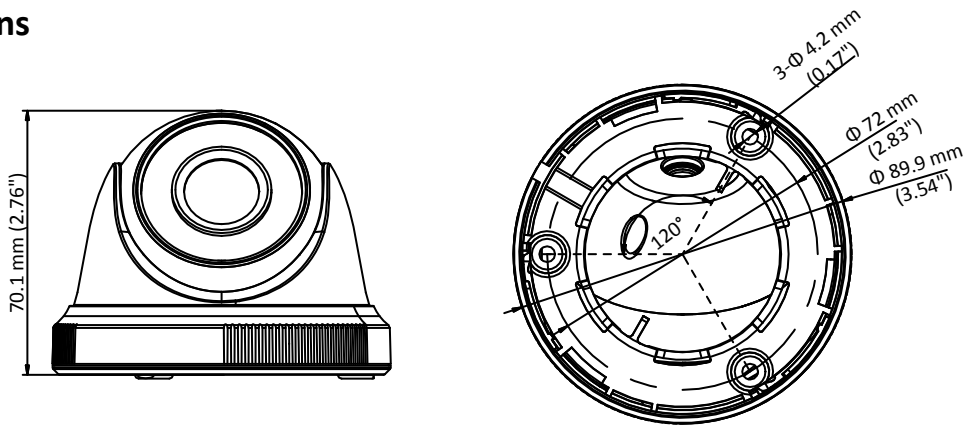

Dimensions