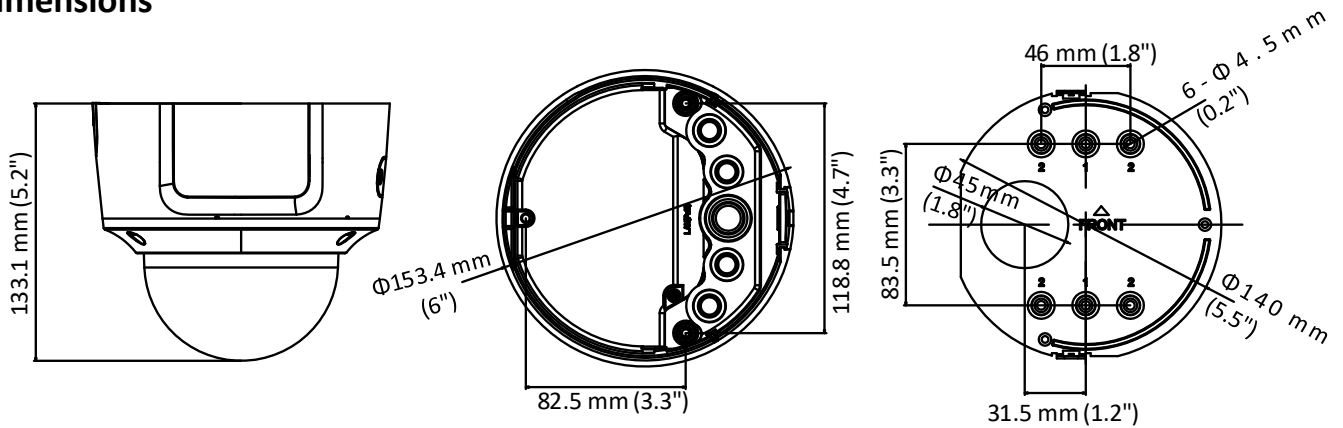

Dimensions

Accessories

Distributed by

DS-1473ZJ-155(Black)
Wall Mount

HIKVISION®

Headquarters

No.555 Qianmo Road, Binjiang District,
Hangzhou 310051, China
T +86-571-8807-5998
overseasbusiness@hikvision.com

Hikvision USA
T +1-909-895-0400
sales.usa@hikvision.com

Hikvision Australia
T +61-2-8599-4233
salesau@hikvision.com

Hikvision India
T +91-22-28469900
sales@pramahikvision.com

Hikvision Canada
T +1-866-200-6690
sales.canada@hikvision.com

Hikvision Thailand
T +662-275-9949
sales.thailand@hikvision.com

Hikvision Europe
T +31-23-5542770
sales.eu@hikvision.com

Hikvision Italy
T +39-0438-6902
info.it@hikvision.com

Hikvision Brazil
T +55 11 3318-0050
Latam.support@hikvision.com

Hikvision Turkey
T +90 [216]521 7070- 7074
sales.tr@hikvision.com

Hikvision Malaysia
T +601-7652-2413
sales.my@hikvision.com

Hikvision UK & Ireland
T +01628-902140
sales.uk@hikvision.com

Hikvision South Africa
Tel: +27 [10] 0351172
sale.africa@hikvision.com

Hikvision France
T +33[0]1-85-330-450
info.fr@hikvision.com

Hikvision Kazakhstan
T +7-727-9730667
nikia.panfilov@hikvision.ru

Hikvision Vietnam
T +84-974270888
sales.vt@hikvision.com

Hikvision UAE
T +971-4-4432090
salesme@hikvision.com

Hikvision Singapore
T +65-6684-4718
sg@hikvision.com

Hikvision Spain
T +34-91-737-16-55
info.es@hikvision.com

Hikvision Tashkent
T +99-87-1238-9438
uzb@hikvision.ru

Hikvision Hong Kong
T +852-2151-1761
info.hk@hikvision.com

Hikvision Russia
T +7-495-669-67-99
saleru@hikvision.com

Hikvision Korea
T +82-[0]31-731-8817
sales.korea@hikvision.com

Hikvision Poland
T +48-22-460-01-50
info.pl@hikvision.com

Hikvision Indonesia
T +62-21-2933759
Sales.Indonesia@hikvision.com

Hikvision Colombia
sales.colombia@hikvision.com