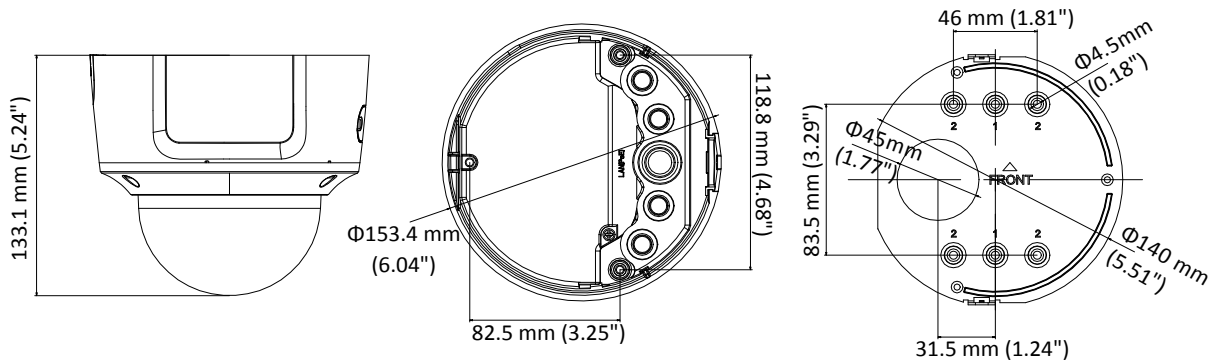

Dimensions