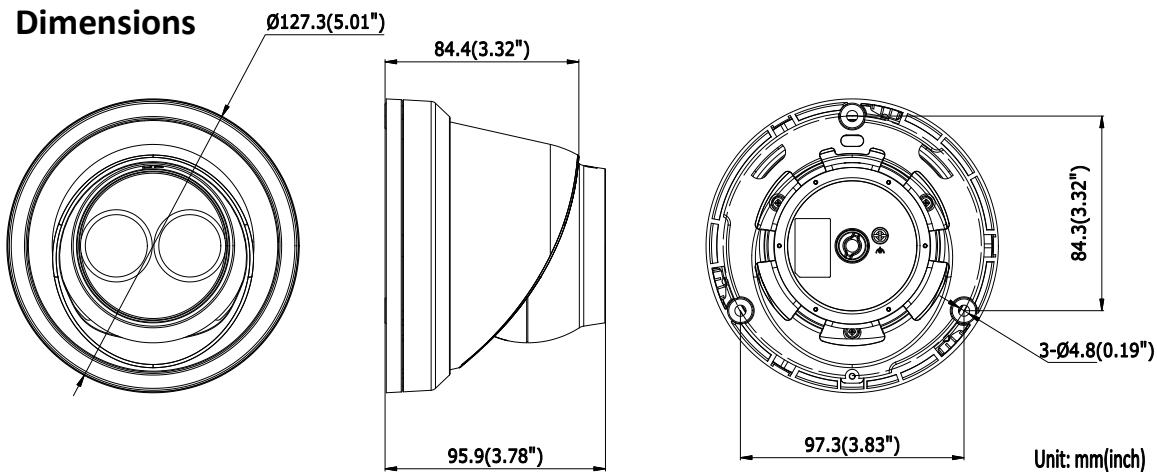

Image Setting	Rotate mode, saturation, brightness, contrast, sharpness adjustable by client software or web browser
Target Cropping	No
Day/Night Switch	Auto/Schedule
Network	
Network Storage	Support Micro SD/SDHC/SDXC card (128G), local storage and NAS (NFS,SMB/CIFS), ANR
Alarm Trigger	Motion detection, video tampering, network disconnected, IP address conflict, illegal login, HDD full, HDD error
Protocols	TCP/IP, ICMP, HTTP, HTTPS, FTP, DHCP, DNS, DDNS, RTP, RTSP, RTCP, PPPoE, NTP, UPnP™, SMTP, SNMP, IGMP, 802.1X, QoS, IPv6, Bonjour
General Function	One-key reset, anti-flicker, three streams, heartbeat, mirror, password protection, privacy mask, watermark, IP address filter
Firmware Version	V5.5.2
API	ONVIF (PROFILE S, PROFILE G), ISAPI
Simultaneous Live View	Up to 6 channels
User/Host	Up to 32 users 3 levels: Administrator, Operator and User
Client	iVMS-4200, Hik-Connect, iVMS-5200
Web Browser	IE8+, Chrome 31.0-44, Firefox 30.0-51, Safari 8.0+
Interface	
Communication Interface	1 RJ45 10M/100M self-adaptive Ethernet port
On-board storage	Built-in Micro SD/SDHC/SDXC slot, up to 128 GB
SVC	H.264 and H.265 encoding
Reset Button	Yes
General	
Operating Conditions	-30 °C to +60 °C (-22 °F to +140 °F), Humidity 95% or less (non-condensing)
Power Supply	12 VDC ± 25%, Φ 5.5 mm coaxial power plug PoE (802.3af, class 3)
Power Consumption and Current	12 VDC, 0.5A, max. 6W PoE (802.3af, 37V to 57V), 0.2A to 0.1A, max. 7.5W
Protection Level	IP67 TVS 2000V Lightning Protection, Surge Protection and Voltage Transient Protection
Material	Metal
Dimensions	Camera: Φ 127.3 × 95.9 mm (Φ 5.0" × 3.8") Package: 150 × 150 × 141 mm (5.9" × 5.9" × 5.6")
Weight	Camera: Approx. 610 g (1.3 lb.) With Package: Approx. 880 g (1.9 lb.)

Available Model:

DS-2CD2343G0-I (2.8/4/6/8 mm)

Dimensions

Unit: mm(inch)

Accessories

DS-1273ZJ-130-TRL
Wall Mount

DS-1275ZJ
Vertical Pole Mount

DS-1276ZJ
Corner Mount