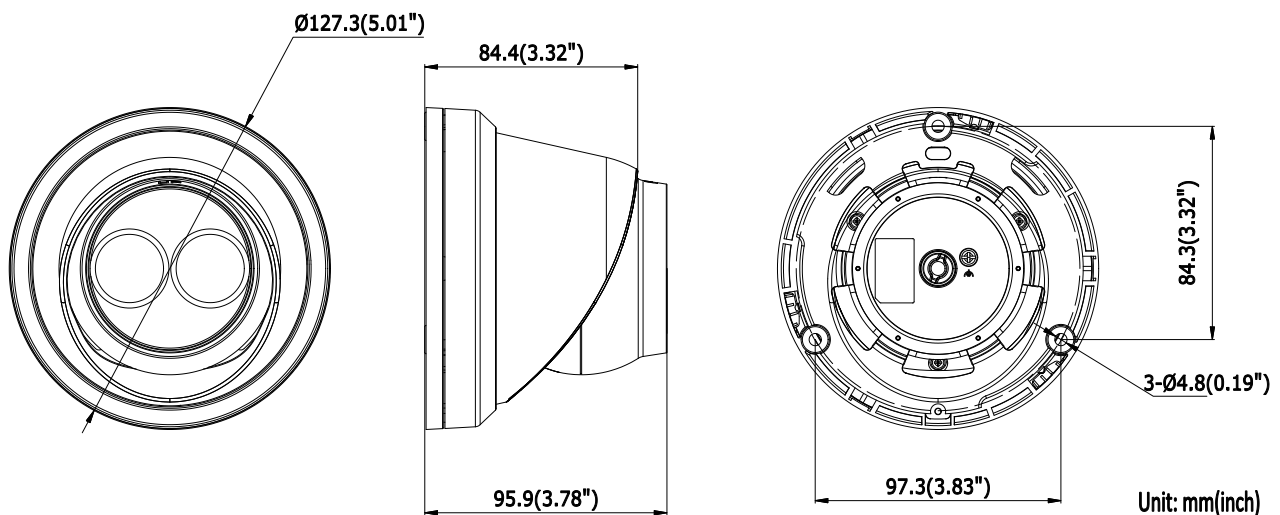

General Function	One-key Reset, Dual-VCA, Anti-Flicker, Heartbeat, Mirror, Password Protection, Privacy Mask, Watermark, IP Address Filter
Interface	
Communication Interface	1 RJ45 10M/100M self-adaptive Ethernet port
On-board Storage	Built-in microSD/SDHC/SDXC slot, up to 128 GB
Smart Feature-set	
Behavior Analysis	Line crossing detection, intrusion detection, unattended baggage detection, object removal detection
Line Crossing Detection	Cross a pre-defined virtual line, up to 1 pre-defined virtual lines supported
Intrusion Detection	Enter and loiter in a pre-defined virtual region, up to 1 pre-defined virtual regions supported
Object Removal Detection	Objects removed from the pre-defined region, such as the exhibits on display.
Unattended Baggage Detection	Objects left over in the pre-defined region such as the baggage, purse, dangerous materials
Face Detection	Human face appears in the image can be detected and trigger linkage method
General	
Operating Conditions	-30 °C to +60 °C (-22 °F to +140 °F), Humidity 95% or less (non-condensing)
Power Supply	12 VDC ± 25%, 6W PoE(802.3af, 42.5 – 57V, class 3), 7W
IR Range	Up to 30 m
Protection Level	IP67
Dimensions	Camera: Φ 127.3 × 95.9 mm (5.01" × 3.78") Package: 150 × 150 × 141 mm (5.91" × 5.91" × 5.55")
Weight	Camera: 620 g (1.37 lb.)

Available Models

DS-2CD2325FWD-I

Dimensions