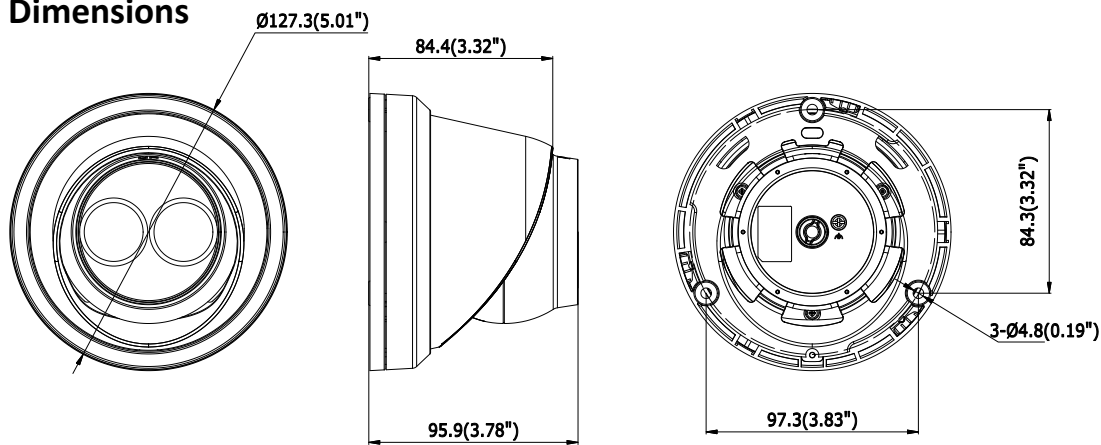

Image Setting	Rotate mode, saturation, brightness, contrast, sharpness adjustable by client software or web browser
Target Cropping	No
Day/Night Switch	Auto/Schedule
Network	
Network Storage	Support Micro SD/SDHC/SDXC card (128G), local storage and NAS (NFS,SMB/CIFS), ANR
Alarm Trigger	Motion detection, video tampering, network disconnected, IP address conflict, illegal login, HDD full, HDD error
Protocols	TCP/IP, ICMP, HTTP, HTTPS, FTP, DHCP, DNS, DDNS, RTP, RTSP, RTCP, PPPoE, NTP, UPnP™, SMTP, SNMP, IGMP, 802.1X, QoS, IPv6, Bonjour
General Function	One-key reset, anti-flicker, three streams, heartbeat, mirror, password protection, privacy mask, watermark, IP address filter
Firmware Version	V5.5.2
API	ONVIF (PROFILE S, PROFILE G), ISAPI
Simultaneous Live View	Up to 6 channels
User/Host	Up to 32 users 3 levels: Administrator, Operator and User
Client	iVMS-4200, Hik-Connect, iVMS-5200
Web Browser	IE8+, Chrome 31.0-44, Firefox 30.0-51, Safari 8.0+
Interface	
Communication Interface	1 RJ45 10M/100M self-adaptive Ethernet port
Video Output	No
On-board storage	Built-in Micro SD/SDHC/SDXC slot, up to 128 GB
SVC	H.264 and H.265 encoding
Reset Button	Yes
General	
Operating Conditions	-30 °C to +60 °C (-22 °F to +140 °F), Humidity 95% or less (non-condensing)
Power Supply	12 VDC ± 25%, Φ 5.5 mm coaxial power plug PoE (802.3af, class 3)
Power Consumption and Current	12 VDC, 0.5A, max. 6W PoE (802.3af, 37V to 57V), 0.2A to 0.1A, max. 7.5W
Protection Level	IP67 TVS 2000V Lightning Protection, Surge Protection and Voltage Transient Protection
Material	Metal
Dimensions	Camera: Φ 127.3 × 95.9 mm (Φ 5.0" × 3.4") Package: 150 × 150 × 141 mm (5.9" × 5.9" × 5.6")
Weight	Camera: Approx. 610 g (1.3 lb.) With Package: Approx. 880 g (1.9 lb.)

Available Model:

DS-2CD2323G0-I (2.8/4/6/8 mm)

Dimensions

Unit: mm

Accessories

DS-1273ZJ-130-TRL
Wall Mount

DS-1275ZJ
Vertical Pole Mount

DS-1276ZJ
Corner Mount