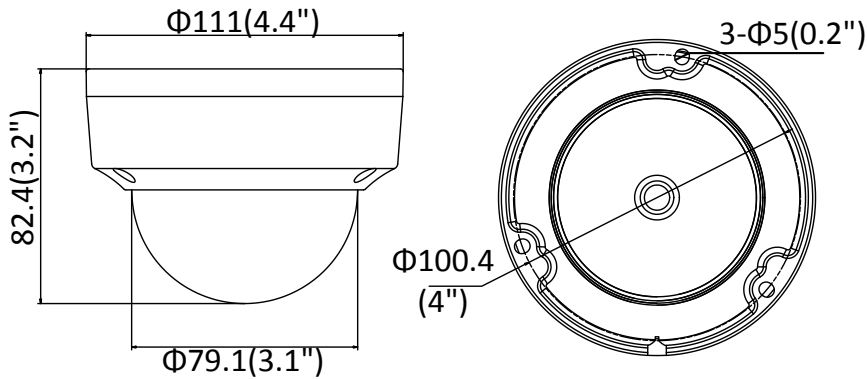

Dimensions

Unit: mm

Accessories

Distributed by