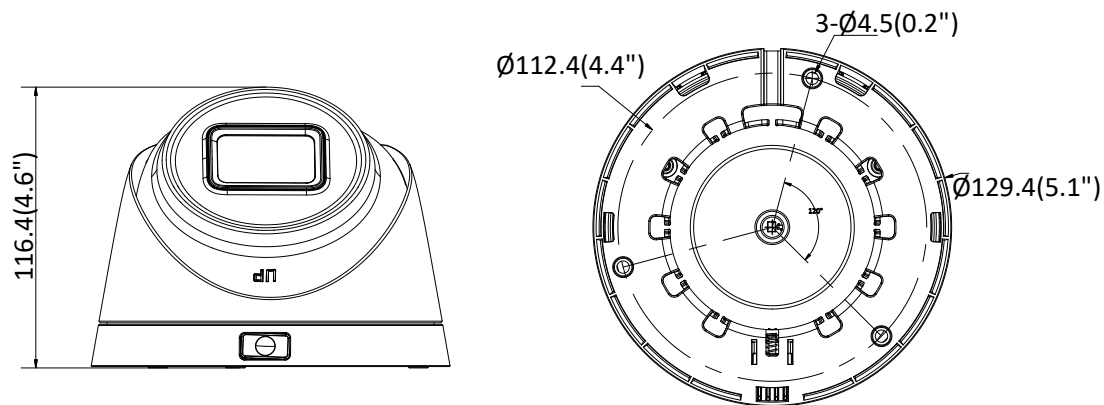

Firmware Version	5.5.52
API	ONVIF (PROFILE S, PROFILE G), ISAPI
Simultaneous Live View	Up to 6 channels
User/Host	Up to 32 users 3 levels: Administrator, Operator, and User
Client	iVMS-4200, Hik-Connect, iVMS-5200, iVMS-4500
Web Browser	IE8+, Chrome 31.0-44, Firefox 30.0-51, Safari 8.0+
Interface	
Communication Interface	1 RJ45 10M/100M self-adaptive Ethernet port
On-board Storage	Built-in microSD/SDHC/SDXC slot, up to 128 GB
Reset Button	Yes
General	
Operating Conditions	-30 °C to 60 °C (-22 °F to 140 °F), humidity: 95% or less (non-condensing)
Power Supply	12 VDC ± 25%, 5.5 mm coaxial power plug PoE (802.3af, class 3)
Power Consumption and Current	12 VDC, 1 A, Max: 11 W PoE: (802.3af, 36 V to 57 V), 0.4 A to 0.2 A, Max: 12.5 W
Ingress Protection	IP67
Material	Camera body: metal, bottom base: plastic
Dimensions	Camera: Ø 129.4 mm × 116.4 mm (5.1" × 4.6") With package: Ø 170 mm × 150 mm (6.7" × 5.9")
Weight	Camera: 560 g (1.2 lb.) With package: 850g (1.9 lb.)

Available Model

DS-2CD1H43G0-IZ (2.8 to 12 mm)

Dimensions

Accessories

DS-1273ZJ-130-TRL
Wall Mount

DS-1271ZJ-130-TRL
Pendant Mount

DS-1275ZJ
Vertical Pole Mount

DS-1276ZJ
Corner Mount