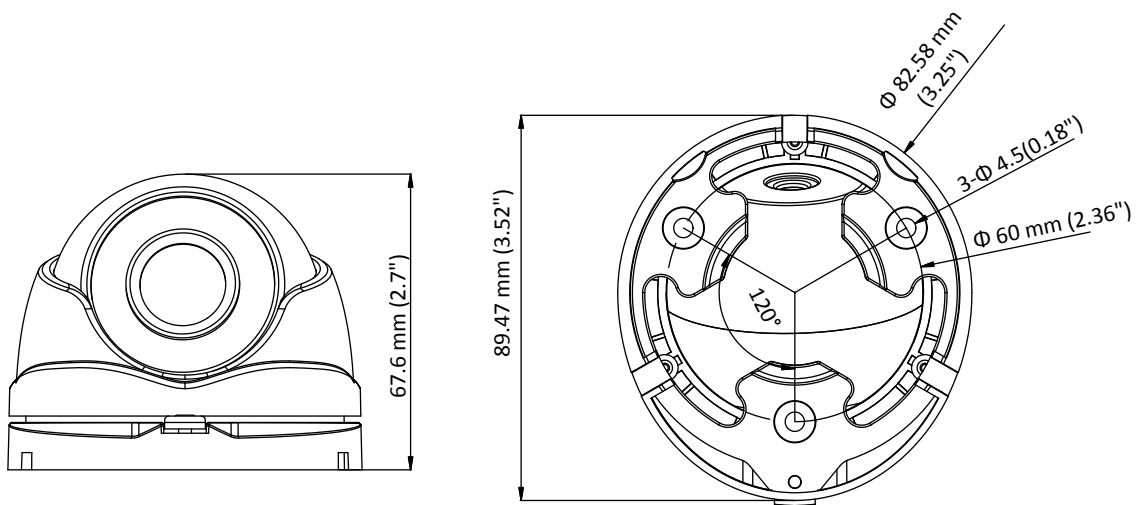

DS-2CE56D0T-IRMF HD 1080p IR Turret Camera

Key Features

- 2 megapixel high performance CMOS
- Analog HD output, up to 1080p resolution
- Day/Night switch
- Smart IR
- Up to 20 m IR distance
- Switchable TVI/AHD/CVI/CVBS
- IP66

Specification

Camera	
Image Sensor	2MP CMOS Image Sensor
Signal System	PAL/NTSC
Frame Rate	PAL: 1080p@25fps NTSC: 1080p@30fps
Resolution	1920 (H) × 1080 (V)
Min. illumination	0.01 Lux@(F1.2, AGC ON), 0 Lux with IR
Shutter Time	1/25 (1/30) s to 1/50,000 s
Lens	3.6 mm 2.8 mm, 6 mm fixed lens
Horizontal Field of View	103° (2.8 mm), 82.2° (3.6 mm), 54° (6 mm)
Lens Mount	M12
Day & Night	IR cut filter
Angle Adjustment	Pan: 0° to 360°, Tilt: 0° to 75°, Rotation: 0° to 360°
Synchronization	Internal synchronization
Menu	
AGC	Low/middle/high
Day/Night Mode	Smart/color/BW(Black and White)
Backlight Compensation	Yes
DWDR	Yes
Language	English, Chinese
Functions	Brightness, Sharpness, DNR, Mirror
Interface	
Video Output	1 HD analog output
Switch Button	TVI/AHD/CVI/CVBS
General	
Operating Conditions	-40 °C to 60 °C (-40 °F to 140 °F), Humidity: 90% or less (non-condensation)
Power Supply	12 VDC ± 15%
Power Consumption	Max. 4 W
Ingress Protection	IP66
Material	Metal
IR Range	Up to 20 m
Dimensions	89.47 × 67.6 mm (3.52" × 2.7")
Weight	340 g (0.75 lb.)

Order Model

DS-2CE56D0T-IRMF

Dimensions

Accessories

DS-1272ZJ-110-TRS
Wall Mounting Bracket

DS-1275ZJ-SUS
Vertical Pole Mounting Bracket

DS-1276ZJ-SUS
Corner Mounting Bracket

DS-1280ZJ-XS
Junction Bo