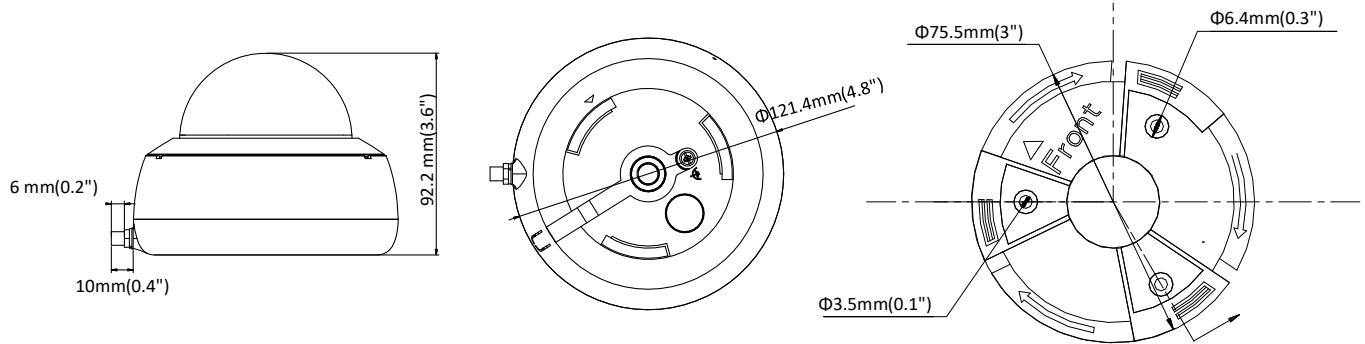

Dimensions