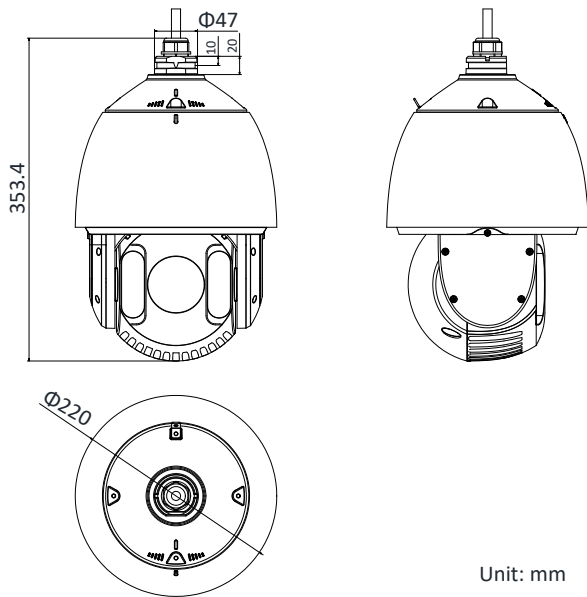

Order Model

DS-2DE7430IW-AE

Dimensions

Unit: mm

Accessories

	DS-1602ZJ	Wall Mounting Bracket
	DS-1602ZJ-corner	Corner Mounting Bracket
	DS-1602ZJ-pole	Vertical Pole Mounting Bracket
	DS-1602ZJ-box	Wall Mounting Bracket with Junction Box
	DS-1663ZJ	Ceiling Mounting Bracket
	DS-1661ZJ	Pendant Mounting Bracket
	DS-1662ZJ	Pendant Mounting Bracket
	DS-1619ZJ	Gooseneck Mounting Bracket
	DS-1100KI	Network Keyboard
	DS-1005KI	USB Joy-stick