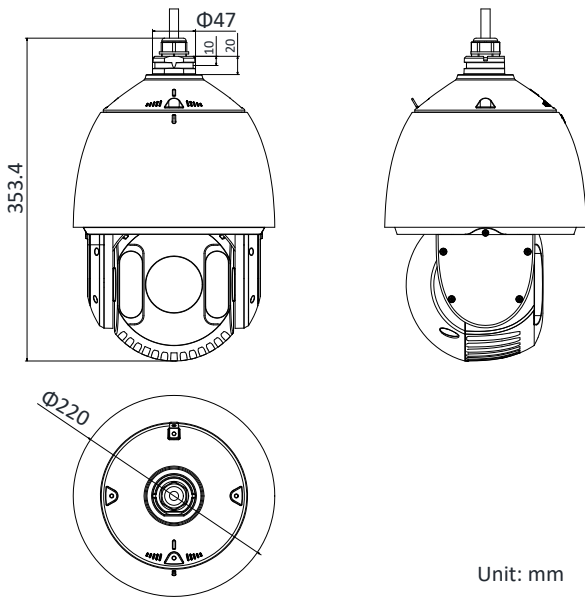

Order Model

DS-2DE7420IW-AE

Dimensions

Unit: mm

Accessories

	DS-1602ZJ	Wall Mounting Bracket
	DS-1602ZJ-corner	Corner Mounting Bracket
	DS-1602ZJ-pole	Vertical Pole Mounting Bracket
	DS-1602ZJ-box	Wall Mounting Bracket with Junction Box
	DS-1663ZJ	Ceiling Mounting Bracket
	DS-1661ZJ	Pendant Mounting Bracket
	DS-1662ZJ	Pendant Mounting Bracket
	DS-1619ZJ	Gooseneck Mounting Bracket
	DS-1100KI	Network Keyboard
	DS-1005KI	USB Joy-stick