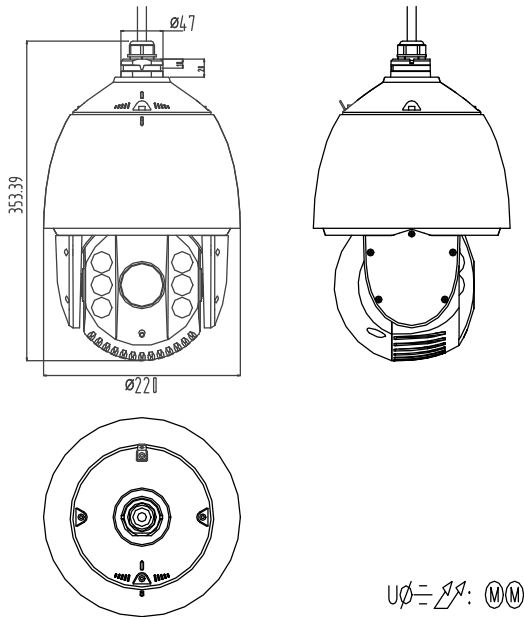

Order Model

DS-2DE7330IW-AE: AC24V, Hi-PoE

Dimension

Accessory

Distributed by