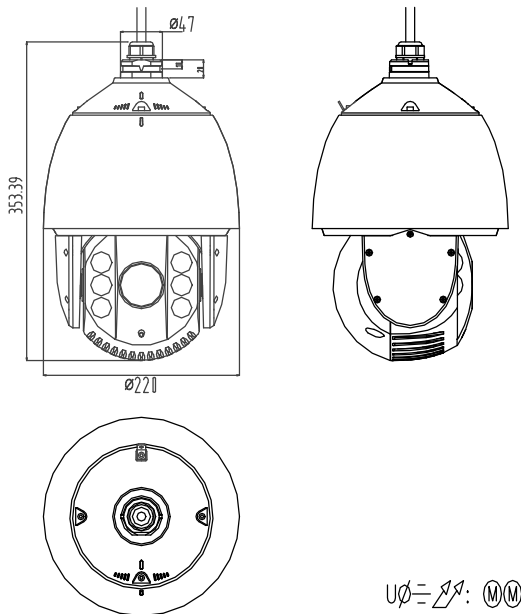

Order Model

DS-2DE7320IW-AE: AC24V, Hi-PoE

Dimension

Accessory

Distributed by