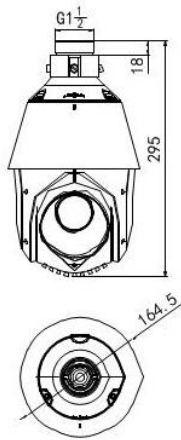

## Specifications

<b>Model</b>	<b>DS-2DE4220IW-DE</b>
<b>Camera Module</b>	
Image Sensor	1/2.8" Progressive Scan CMOS
Min. Illumination	F1.6, AGC On: Color: 0.05 lux, B/W : 0.01 lux, 0 lux with IR
Max. Image Resolution	1920 × 1080
Focal Length	4.7-94.0mm, 20x
Digital Zoom	16X
Zoom Speed	Approx.3s(Optical Wide~Tele)
Angle of View	58.3-3.2 degree (Wide~Tele)
Min. Working Distance	10~1,000mm(Wide~Tele)
Aperture Range	F1.6~F3.5
Focus Mode	Auto / Semiautomatic / Manual
DWDR	Support
Shutter Time	1-1/10,000s
AGC	Auto / Manual
White Balance	Auto / Manual /ATW/Indoor/Outdoor/Daylight lamp/Sodium lamp
Day & Night	IR Cut Filter
Privacy Mask	8 privacy masks programmable
Enhancement	3D DNR, Defog, HLC/BLC, EIS
<b>Pan and Tilt</b>	
Range	Pan:360° endless; Tilt: -15°~90°(Auto Flip)
Speed	Pan Manual Speed: 0.1°~80°/s, Pan Preset Speed: 80°/s Tilt Manual Speed: 0.1°~80°/s, Tilt Preset Speed: 80°/s
Number of Preset	300
Patrol	8 patrols, up to 32 presets per patrol
Pattern	4 pattern scans, record time over 10 minutes for each scan
Park Action	Preset / Patrol / Pattern / Pan scan / Tilt scan / Random scan / Frame scan / Panorama scan
Scheduled Task	Auto scan / Frame scan / Random scan / Patrol / Pattern / Preset / Panorama scan / Tilt scan / Dome reboot / Dome adjust
<b>Features</b>	
Detection	Intrusion detection, Line crossing detection, Motion detection
ROI encoding	Support 4 areas with adjustable levels
<b>Infrared</b>	
IR Distance	Up to 100m
IR Intensity	Automatically adjusted, depending on the zoom ratio
<b>Network</b>	
Ethernet	10Base-T / 100Base-TX, RJ45 connector
Stream	Support three Streams

## Dimensions

Unit: mm