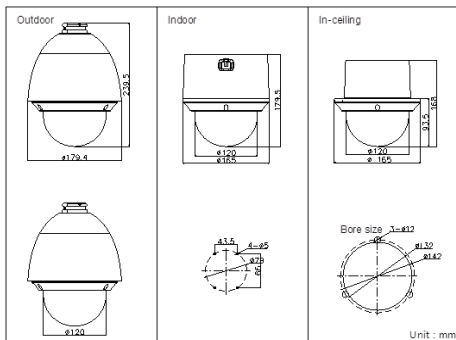

Dimensions

Accessories

Available models

DS-2DE4120-AE, 24VAC/PoE+, outdoor
 DS-2DE4120-AE3, 24VAC/PoE, indoor

DS-2DE4120-AE / DS-2DE4120-AE3

Camera	
Image sensor	1/3" Progressive Scan CMOS
Effective pixel	1280(H) × 720(V)
Min. illumination	Color: 0.05Lux @ (F1.6, AGC On), B/W: 0.01Lux @ (F1.6, AGC On)
White balance	Auto/Manual/ATW/Indoor/Outdoor/Daylight lamp/Sodium lamp
AGC	Auto / Manual
S / N ratio	≥ 52dB
Digital noise reduction	3D DNR
Backlight compensation	BLC
Wide dynamic range	Digital WDR
Defog	Support
Shutter speed	1/1- 1/10,000s
Day & Night	IR Cut Filter
Digital zoom	16X
Focus mode	Auto / Semiautomatic / Manual
Privacy Mask	2 privacy masks programmable
Lens	
Focal length	4.7-94mm, 20x
Zoom speed	Approx.3s (Optical Wide-Tele)
Angle of view	58.3 ~ 3.2 degree (Wide-Tele)
Min. working distance	10 ~ 1000mm (Wide-Tele)
Aperture range	F1.6 ~ F3.5
Pan and Tilt	
Pan / Tilt range	Pan: 360° endless; Tilt: -2° ~ 90°(Auto Flip)
Pan / Tilt speed	Pan manual speed: 0.1° ~ 160°/s, Pan preset speed: 160°/s Tilt manual speed: 0.1° ~ 120°/s, Tilt preset speed: 120°/s
Proportional zoom	Rotation speed can be adjusted automatically according to zoom multiples
Number of preset	256
Patrol	8 patrols, up to 32 presets per patrol
Park action	Pattern/Pan scan/Tilt scan/Frame scan/Panorama scan/Random scan
Power-off memory	Support
PTZ position display	On / off
Preset freezing	Support
Local Video and Audio	
Alarm input / output	1 input 0-5v DC) / 1 relay output, alarm response actions configurable
Audio input / putput	1 mic/Line in, 2-2.4V[p-p]; output impedance: 1KΩ, ±10% / 1 output, Line level, impedance: 600Ω
Network	
Ethernet	10Base-T / 100Base-TX, RJ45 connector
Max. image resolution	1920×1080
Frame rate	50Hz: 25 fps (1280×720); 60Hz: 30 fps (1280×720)
Image compression	H.264/MJPEG
SVC	Support
ROI encoding	Support 2 areas with adjustable levels
Audio compression	G.711u/G.711a/G.726/MP2L2
Protocols	IPv4/IPv6, HTTP, HTTPS, 802.1X, QoS, FTP, SMTP, UPnP, SNMP, DNS, DDNS, NTP, RTSP, RTP, TCP, UDP, IGMP, ICMP, DHCP, PPPoE
Simultaneous live view	Up to 6
Streams	Dual streams
SD memory card	Built-in micro SD card slot, up to 64GB, support edge recording
User/Host Level	Up to 32 users, 3 Levels: Administrator, Operator, User
Security measures	User authentication (ID and PW), Host authentication (MAC address), IP address filtering
Integration	
Application programming	Open-ended API, support Onvif, PSIA and CGI
Web Browser	IE 7+, Chrome 18+, Firefox 5.0+, Safari 5.02+
General	
Power	-AE: 24VAC/PoE+(802.3at), Max18W; -AE3: 24VAC/PoE(802.3af), Max 12W
Working temperature	-AE: -30°C ~ 65°C (-22°F ~ 149°F) ; -AE3: -10°C ~ 50°C (14°F ~ 122°F)
Humidity	90% or less
Protection level	IP66 (outdoor),TVS 4,000V lightning protection, surge protection and voltage transient protection
Dimensions	Φ179.4×239.5mm (Φ7.06"×9.43") (outdoor) Φ165×179.5mm(Φ6.50"×7.07") (ceiling) Φ165×168mm(Φ6.50"×6.61") (In-ceiling)
Weight	Approx. 2Kg (4.41lbs)
Mount option (for outdoor model)	Long-arm wall mount: DS-1601ZJ; Short-arm mount: DS-1618ZJ Pendent mount: DS-1661ZJ(20cm) or DS-1662ZJ(50cm)