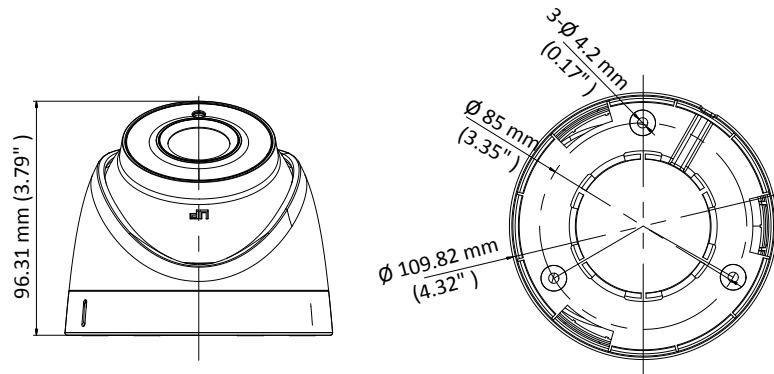

### Key Features

- 8.29 MP high performance COMS
- Ultra-low light
- 3840 × 2160 resolution
- 2.8 mm, 3.6 mm, 6 mm fixed focal lens
- 120 dB true WDR, 3D DNR
- EXIR 2.0, smart IR, up to 60 m IR distance
- IP67
- Up the coax (HIKVISION-C)

## Specification

<b>Camera</b>	
Image Sensor	8.29 megapixel progressive scan CMOS
Signal System	PAL/NTSC
Frame Rate	PAL: 8 MP@12.5fps, 5 MP@20fps, 4 MP@25fps, 1080p@25fps NTSC: 8 MP@15fps, 5 MP@20fps, 4 MP@30fps, 1080p@30fps
Resolution	3840 (H) × 2160 (V)
Min. illumination	Color: 0.003 Lux@(F1.2, AGC ON), 0 Lux with IR
Shutter Time	PAL: 1/12.5 s to 1/10,000 s NTSC: 1/15 s to 1/10,000 s
Slow Shutter	Max. 16 times
Lens	2.8 mm, 3.6 mm, 6 mm fixed focal lens
Horizontal Field of View	102.2° (2.8 mm), 79° (3.6 mm), 50.8° (6 mm)
Lens Mount	M12
Day & Night	IR cut filter
Angle Adjustment	Pan: 0° to 360°, Tilt: 0° to 75°, Rotate: 0° to 360°
Synchronization	Internal synchronization
WDR (Wide Dynamic Range)	120 dB
<b>Menu</b>	
AGC	Support
Day/Night Mode	Auto/Color/BW (Black and White)
White Balance	Auto/Manual/Natural
Privacy Mask	ON/OFF, 4 programmable privacy masks
BLC (Backlight Compensation)	Support
3D DNR (Digital Noise Reduction)	Level 1 to 10
Language	English
Functions	Contrast, Sharpness, Saturation, Mirror, Defog, HLC
<b>Interface</b>	
TVI Video Output	1 HD analog output
CVBS Video Output	1 CVBS output (75Ω/BNC)
<b>General</b>	
Operating Conditions	-40 °C to 60 °C (-40 °F to 140 °F), humidity: 90% or less (non-condensation)
Power Supply	12 VDC ±25%
Power Consumption	Max. 4.8 W
Protection Level	IP67
Material	Enclosure: Plastic Main Body: Metal Mounting Base: Plastic
IR Range	Up to 60 m
Communication	Up the coax, Protocol: HIKVISION-C (TVI output)
Dimensions	∅ 109.8 mm × 96.3 mm (∅ 4.32" × 3.79" )
Weight	Approx. 360 g (0.79 lb.)

## Dimension