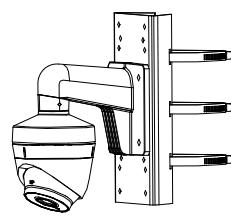

Order Model

DS-2CE56H0T-IT3F

Dimension

Accessory

DS-1272ZJ-110-TRS
Wall Mount

DS-1275ZJ
Vertical Pole Mount

DS-1276ZJ
Corner Mount

DS-1280ZJ-S
Junction Box

DS-1281ZJ-S
Inclined Ceiling Mount

Distributed by

HIKVISION®

Headquarters

No.555 Qianmo Road, Binjiang District,
Hangzhou 310051, China
T +86-571-8807-5998
overseasbusiness@hikvision.com

Hikvision USA
T +1-909-895-0400
sales.usa@hikvision.com