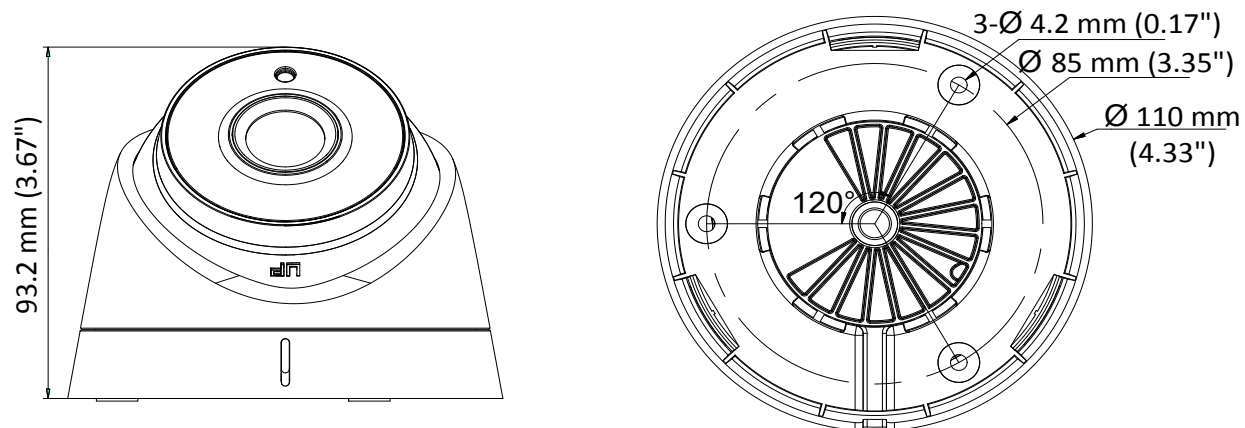

Order Model

DS-2CE56H0T-IT3F

Dimension