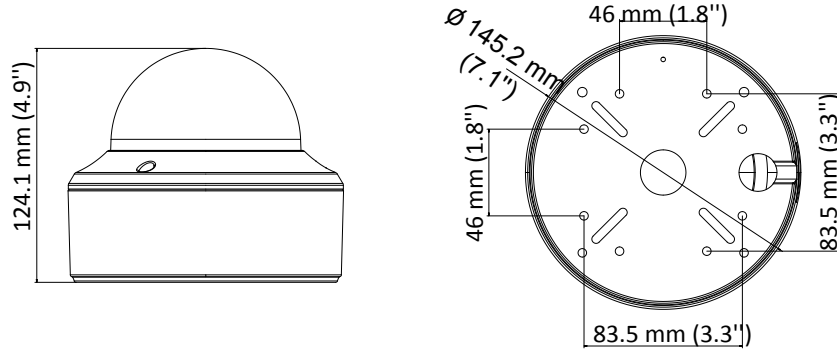

Order Models

DS-2CE56D0T-VPIR3E

Dimension