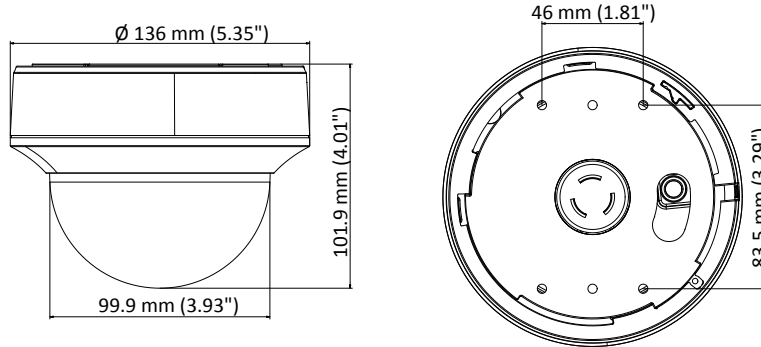

Order Models

DS-2CE56D0T-VFIRE

Dimension