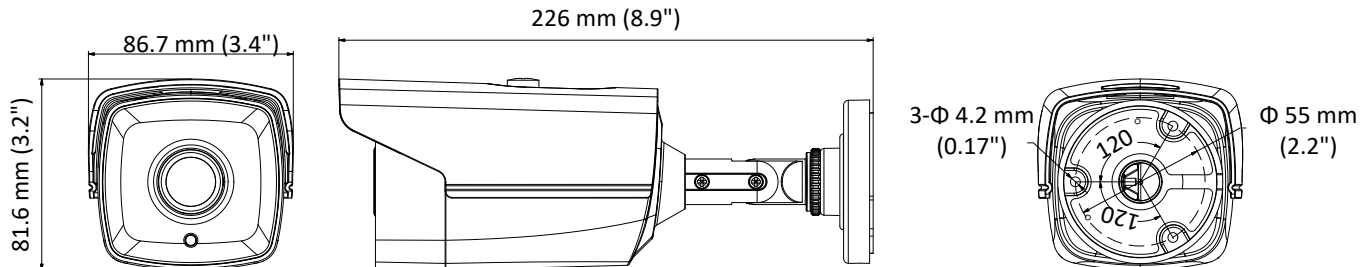

Order Models

DS-2CE16D0T-IT3E

Dimension