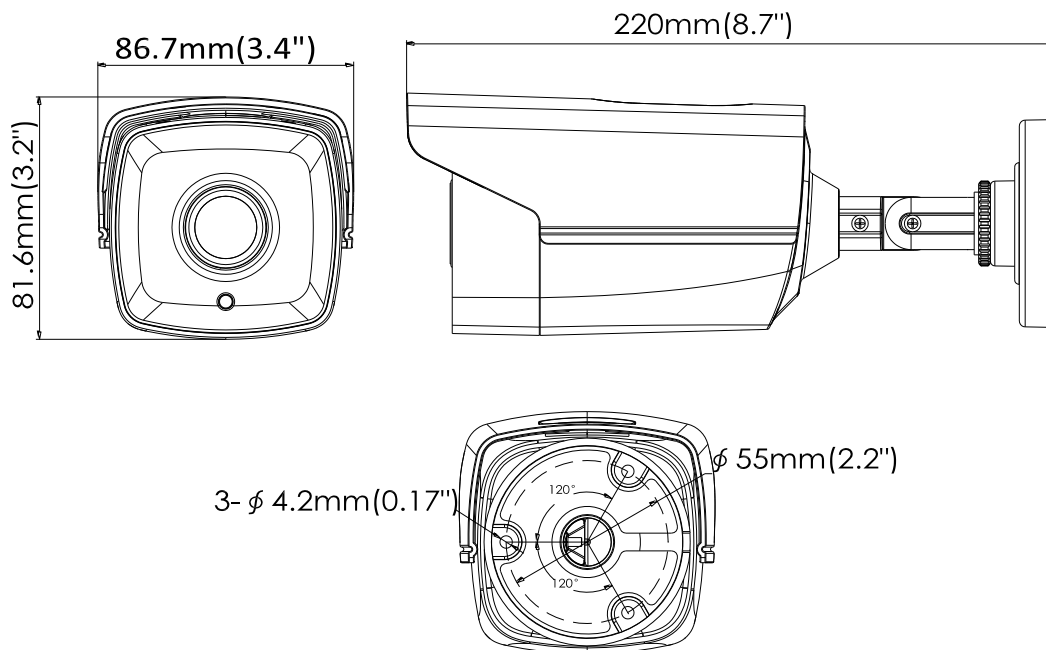

### Key Features

- 2 Megapixel high-performance CMOS
- Analog HD output, up to 1080P resolution
- True Day/Night, Smart IR
- EXIR technology, up to 40m IR distance
- IP66 weatherproof

## Specifications

<b>Camera</b>	
Image Sensor	2MP CMOS Image Sensor
Signal System	PAL/NTSC
Effective Pixels	1920(H)*1080(V)
Min. illumination	0.01 Lux @ (F1.2,AGC ON),0 Lux with IR
Shutter Time	1/25(1/30)s to 1/50,000s
Lens	3.6mm (2.8mm, 6mm, 8mm, 12mm, 16mm optional)
	Angle of View: 103°(2.8mm), 82.2°(3.6mm), 54°(6mm), 37.7°(8mm), 24.2°(3.6mm), 18.8°(6mm)
Lens Mount	M12
Day & Night	ICR
Angle Adjustment	Pan: 0 - 360°, Tilt: 0 - 180°, Rotation: 0 - 360°
Synchronization	Internal synchronization
Video Frame Rate	1080p@25fps/1080p@30fps
HD Video Output	1 Analog HD output
S/N Ratio	>62dB
<b>General</b>	
Operating Conditions	-40 °C – 60 °C (-40 °F – 140 °F), Humidity 90% or less (non-condensing)
Power Supply	12 VDC ± 15%
Power Consumption	Max. 4W
Protection Level	IP66
IR Range	Up to 40m
Dimensions	86.22×82.05×220.13mm(3.39"×3.23"×8.67")
Weight	430 g (0.95 lbs)

## Dimensions