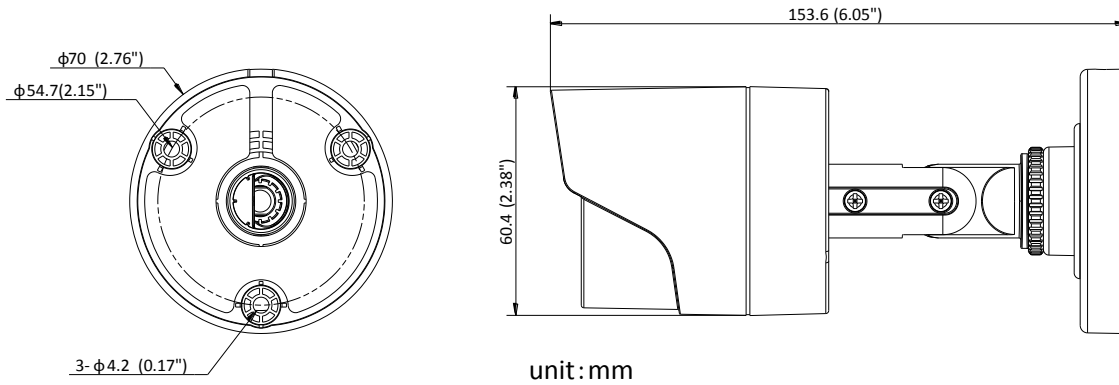

DS-2CE16D0T-IRP HD1080p IR Bullet Camera

Key Features

- 2 megapixel high-performance CMOS
- Analog HD output, up to 1080p resolution
- True Day/Night, Smart IR
- Up to 20m IR distance
- IP66 weatherproof

Specifications

Camera	
Image Sensor	2MP CMOS Image Sensor
Signal System	PAL/NTSC
Frame Rate	PAL: 1080p@25fps NTSC: 1080p@30fps
Resolution	1920 (H) × 1080 (V)
Min. illumination	0.01 Lux @ (F1.2,AGC ON),0 Lux with IR
Shutter Time	1/25(1/30)s to 1/50,000s
Lens	2.8mm, 3.6mm, 6mm optional
	Angle of View: 103°(2.8mm), 82.2°(3.6mm), 54°(6mm)
Lens Mount	M12
Day & Night	ICR
Angle Adjustment	Pan: 0 - 360°, Tilt: 0 - 180°, Rotation: 0 - 360°
Synchronization	Internal synchronization
Menu	
AGC	Low/middle/high
Day/Night Mode	Smart/color/BW(Black and White)
Backlight Compensation	Yes
DWDR	Yes
Language	English, Chinese
Functions	Brightness, Sharpness, DNR, Mirror
General	
Operating Conditions	-40 °C – 60 °C (-40 °F – 140 °F), Humidity 90% or less (non-condensing)
Power Supply	12 VDC ± 15%
Power Consumption	Max. 4W
Ingress Protection	IP66
Material	Plastic
IR Range	Up to 20 m
Dimensions	Φ 70 mm × 154 mm (Φ 2.76" × 6.06")
Weight	300 g (0.66 lb.)

Order Models

DS-2CE16D0T-IRP

Dimensions

Accessories

DS-1280ZI-XS
Junction box

DS-1H18
Video Balun

Distributed by

Headquarters