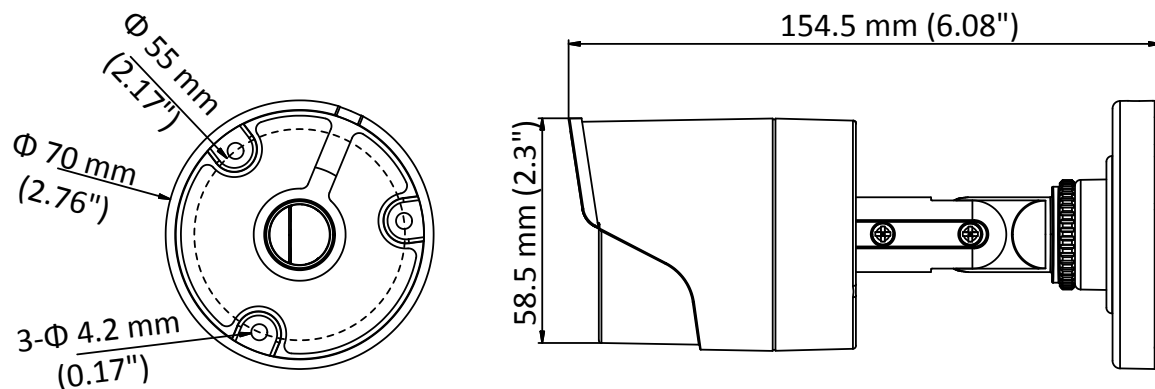

Dimensions