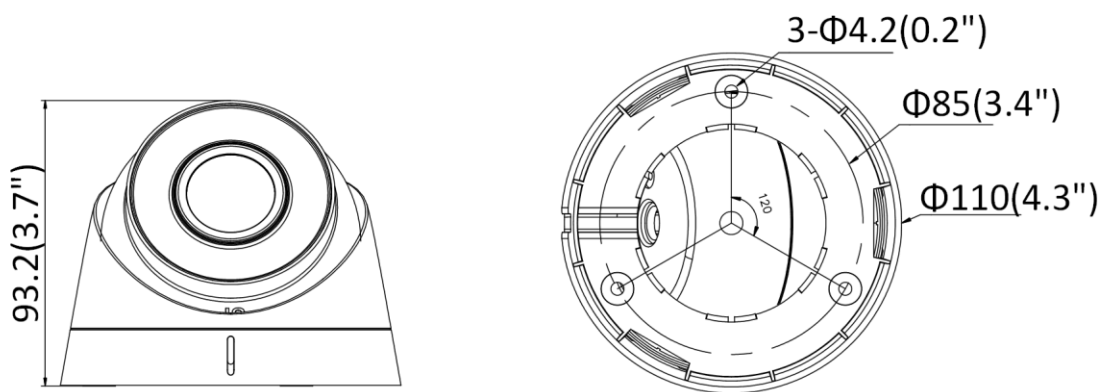

Firmware Version	5.5.83
API	ONVIF (PROFILE S), ISAPI
Simultaneous Live View	Up to 6 channels
User/Host	Up to 32 users 3 levels: Administrator, Operator, and User
Client	iVMS-4200, iVMS-4500, iVMS-5200, Hik-Connect
Web Browser	IE8+, Chrome31.0-44, Firefox30.0-51, Safari8.0-11
Interface	
Communication Interface	1 RJ45 10M/100M self-adaptive Ethernet port
General	
Operating Conditions	-30 °C to +60 °C (-22 °F to +140 °F), Humidity 95% or less (non-condensing)
Power Supply	12 VDC ± 25%, 5.5 mm coaxial power plug;PoE(802.3af, class 3)
Power Consumption and Current	12 VDC,0.3 A, Max. 3.5 W; PoE: (802.3af, 36 V to 57 V), 0.2 A to 0.1 A, Max: 4.5 W
Protection Level	IP67
Material	Camera body: metal, bottom base: plastic
Dimensions	Φ 110 mm × 93.2 mm (Φ 4.3" × 3.7")
Weight	Camera: approx. 360 g (0.8 lb.) With package: approx. 610 g (1.34 lb.)

Available Model

DS-2CD1321-I (E) (2.8/4 mm)

Dimension

Unit:mm(inch)